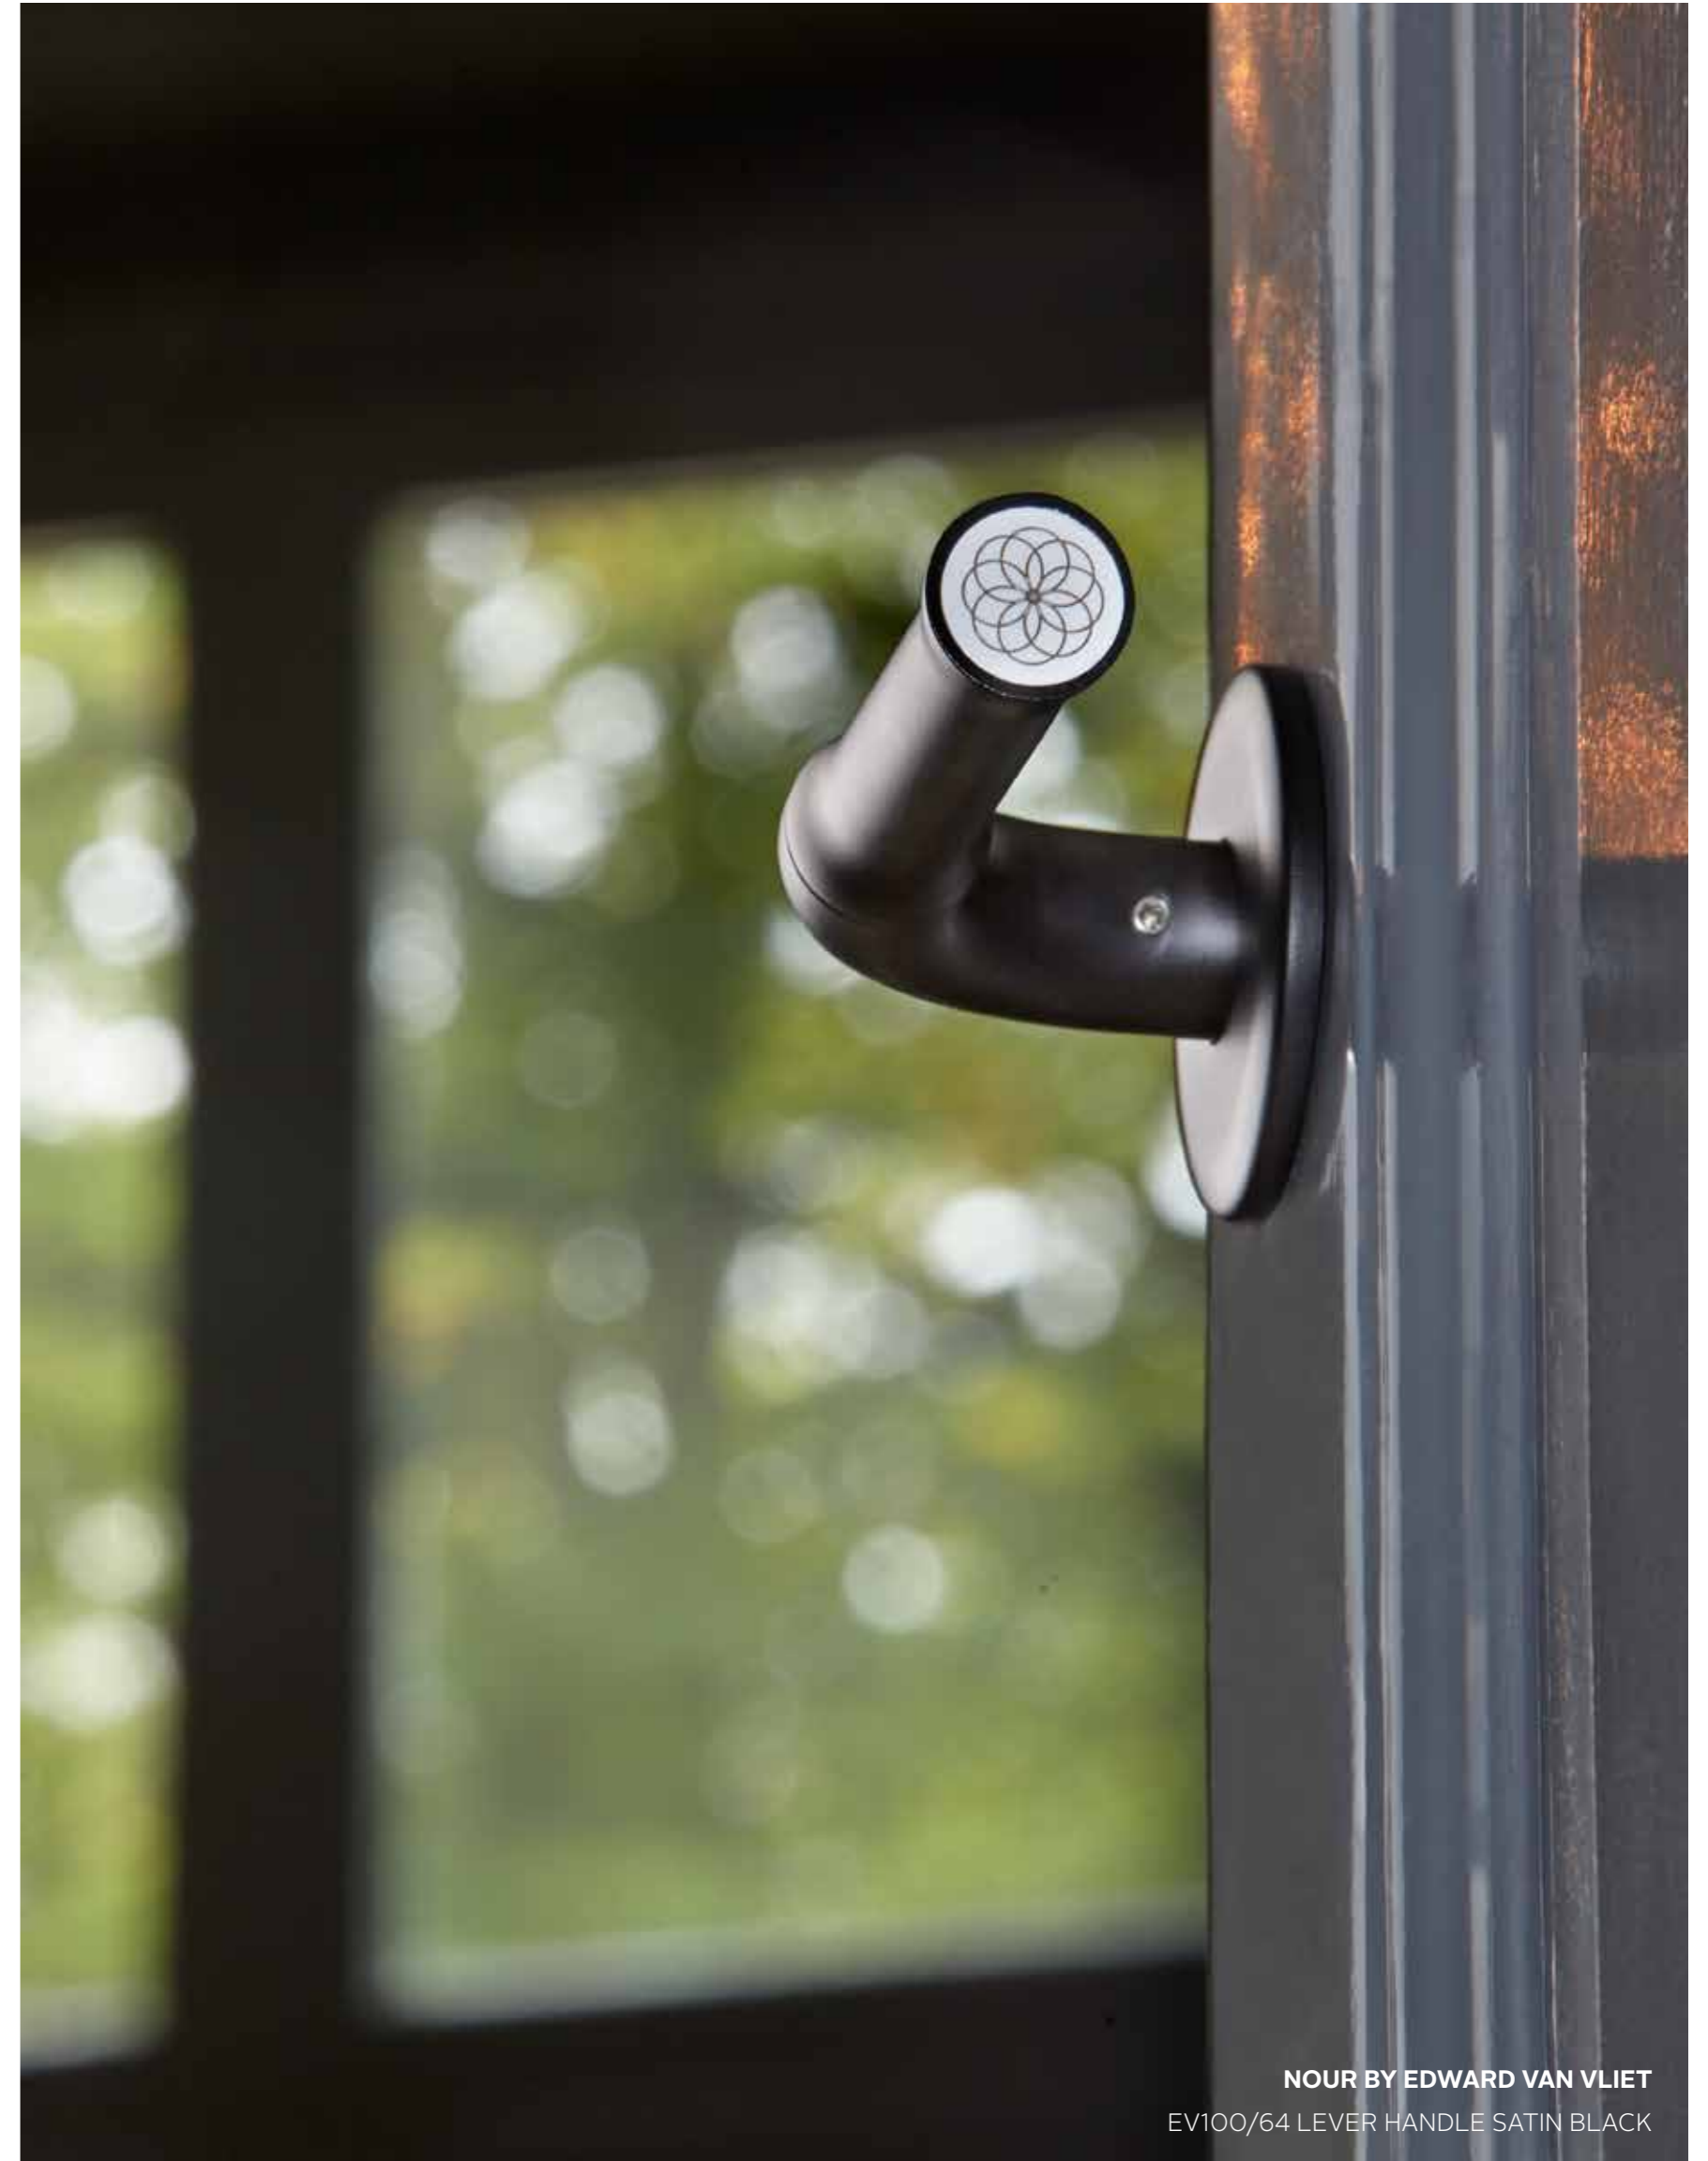

NOUR BY EDWARD VAN VLIET
EV100/64 LEVER HANDLE SATIN BLACK