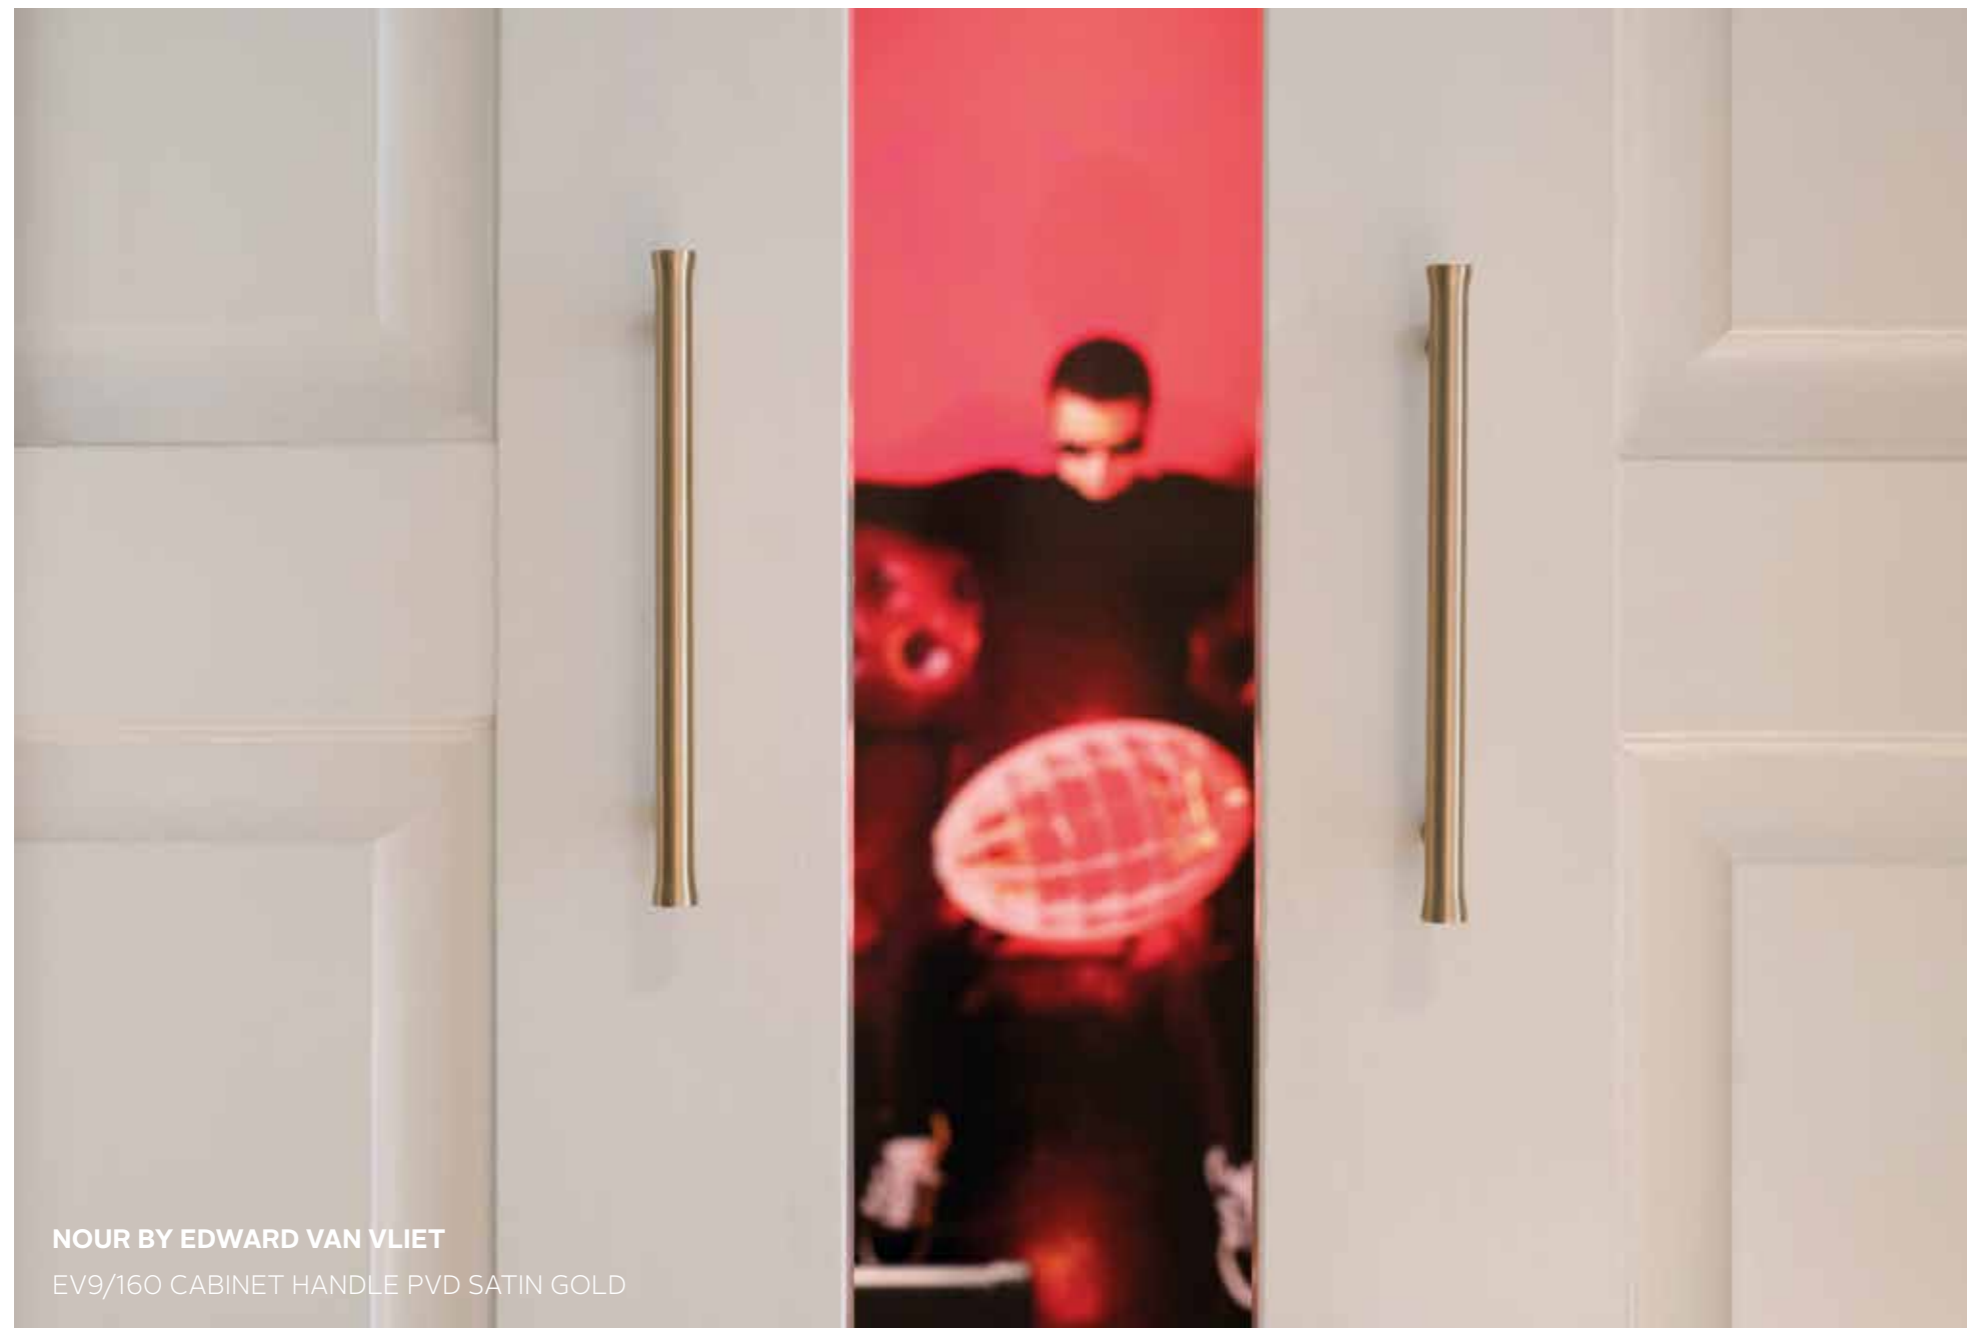

This particular residence is home to none other than Edward van Vliet, one of the Netherlands' best-known and most successful designers of the moment. As well as being his personal living space, the residence serves as a sort of laboratory to test his latest product designs by putting them to practical use. The house features numerous eye-catching showpieces designed by Van Vliet for Moroso, Kvadrat, Moooi, and many other leading brands.