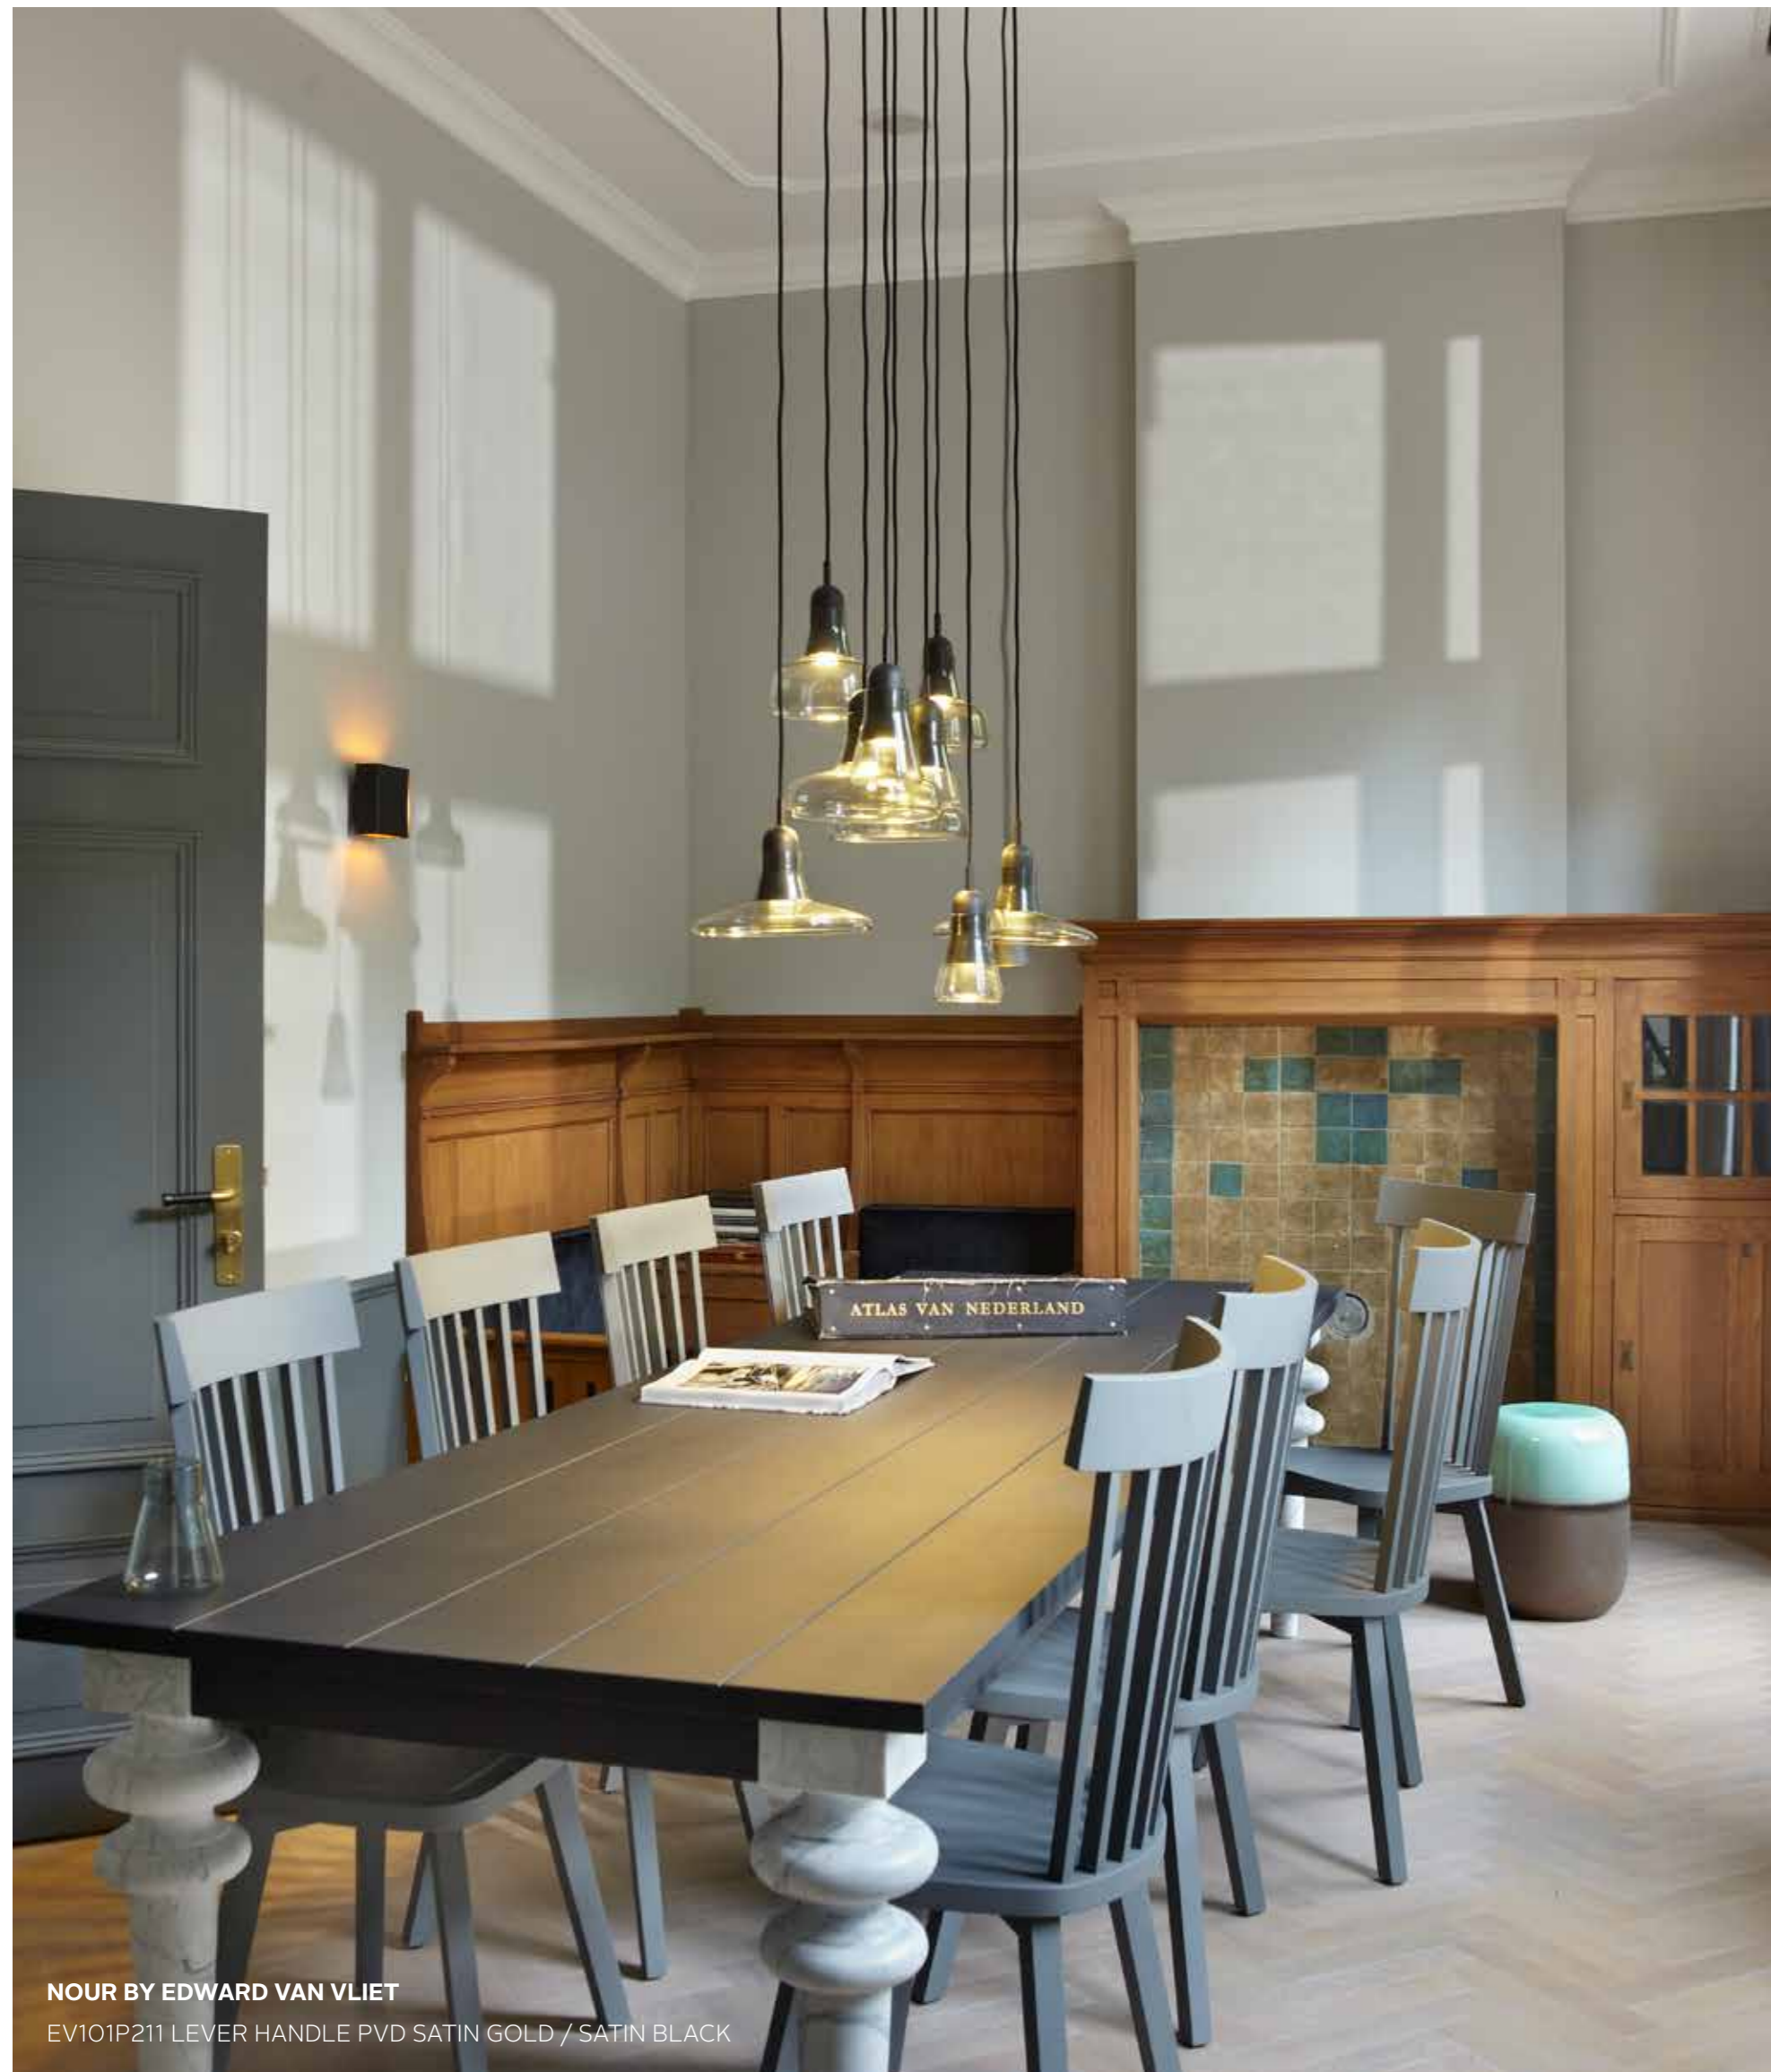

THE NETHER LANDS BER GEN

LOCATION: BERGEN, THE NETHERLANDS
OBJECT: 'HET HOF' EVENT LOCATION
INTERIOR DESIGN: STUDIO EDWARD VAN VLIET
PHOTOGRAPHY: HERMAN VAN HEUSDEN

NOUR BY EDWARD VAN VLIET
 EV101P211 LEVER HANDLE PVD SATIN GOLD / SATIN BLACK