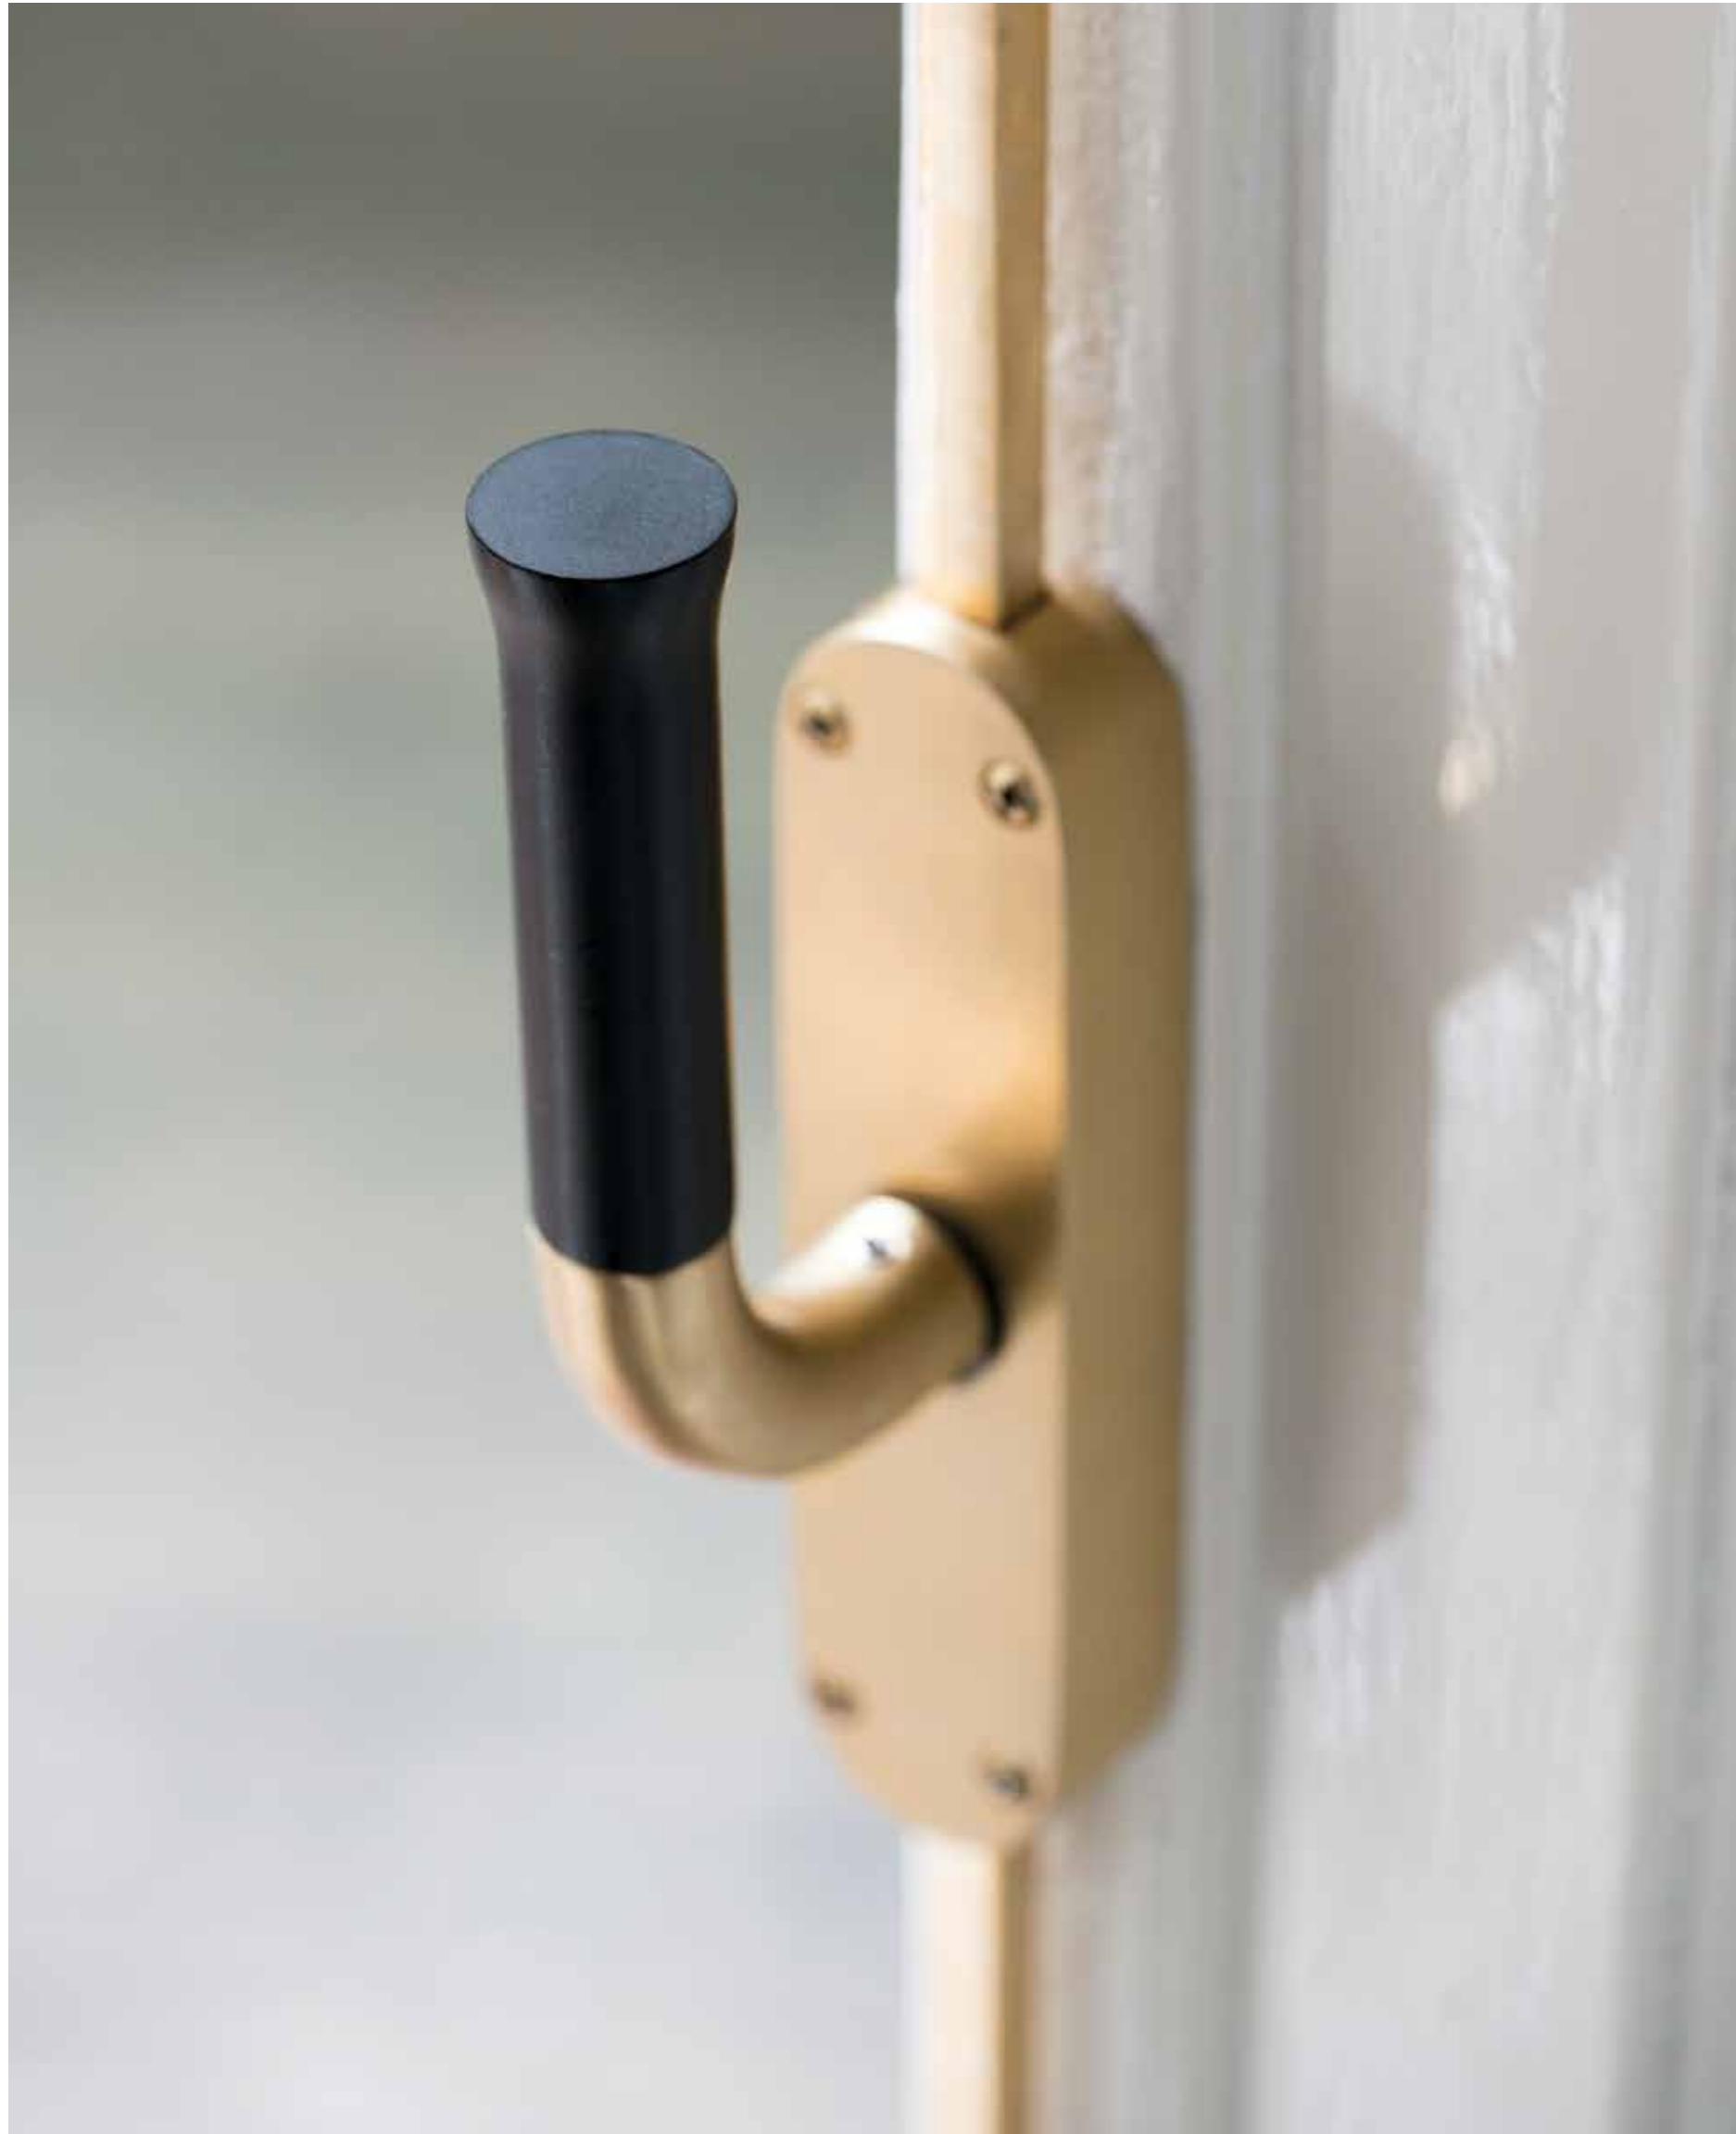

NOUR BY EDWARD VAN VLIET

INHOUDSOPGAVE | CONTENTS

FORMANI STORIES

STORY AMSTERDAM, NEDERLAND | STORY AMSTERDAM, THE NETHERLANDS	278
STORY BERGEN, NEDERLAND | STORY BERGEN, THE NETHERLANDS	304

DEURBESLAG | DOOR FITTINGS .....

292

DEURKRUKKEN | LEVER HANDLES	292
ACCESSOIRES DEURKRUKKEN | LEVER HANDLE ACCESSORIES	296

RAAMBESLAG | WINDOW FITTINGS .....

298

DRAAIKIEPBESLAG | TILT AND TURN WINDOW HANDLES	298
KRUKESPAGNOLETTEN | ESPAGNOLETTE BOLTS	299

VOORDEURBESLAG | FRONT DOOR FITTINGS .....

300

VOORDEURKNOPPEN | FRONT DOOR KNOBS	300
GREPEN | PULL HANDLES	300
VEILIGHEIDSCILINDERROZETTEN | SECURITY ESCUTCHEONS	300

ACCESSOIRES | ACCESSORIES .....

301

MEUBELGREPEN | CABINET HANDLES	301
MEUBELKNOPPEN | CABINET KNOBS	301
KNOPPEN | KNOBS	301
HAKEN | HOOKS	302
HEFSCHUIFDEURBESLAG | SLIDING DOOR HANDLES	302