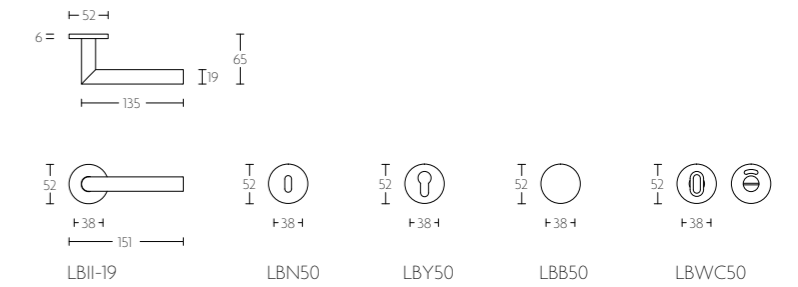

BASICS

DEURBESLAG | DOOR FITTINGS

LBI-16

mat roestvast staal
satin stainless steel

deurkruk vast-draaibaar met metalen onderconstructie geveerd op rozet

sprung lever handle attached to rose with metal sub-rose

BASICS

DEURBESLAG | DOOR FITTINGS

LBII-16

mat roestvast staal
satin stainless steel

deurkruk vast-draaibaar met metalen onderconstructie geveerd op rozet

sprung lever handle attached to rose with metal sub-rose

LBI-19

mat roestvast staal
satin stainless steel

PVD mat roestvast staal
PVD satin stainless steel

gepolijst roestvast staal
polished stainless steel

deurkruk vast-draaibaar met metalen onderconstructie geveerd op rozet tevens EN1906 klasse 3 versie verkrijgbaar

sprung lever handle attached to rose with metal sub-rose also EN1906 class 3 version available

LBII-19

mat roestvast staal
satin stainless steel

PVD mat roestvast staal
PVD satin stainless steel

gepolijst roestvast staal
polished stainless steel

mat zwart
satin black

deurkruk vast-draaibaar met metalen onderconstructie geveerd op rozet tevens EN1906 klasse 3 versie verkrijgbaar

sprung lever handle attached to rose with metal sub-rose also EN1906 class 3 version available

LBI-19P13

mat roestvast staal
satin stainless steel

PVD mat roestvast staal
PVD satin stainless steel

gepolijst roestvast staal
polished stainless steel

deurkruk vast-draaibaar met metalen onderconstructie geveerd op schild

sprung lever handle attached to plate with metal sub-rose

* afstand opgeven bij bestelling
* state distance on order

PVD gunmetal
PVD gunmetal

PVD mat goud
PVD satin gold

PVD gepolijst koper
PVD polished copper