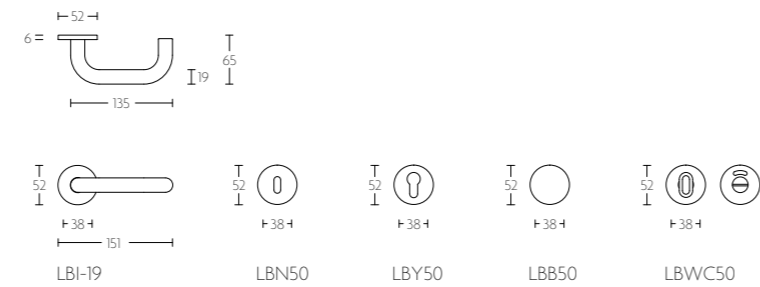

sprung lever handle attached to rose with metal sub-rose also EN1906 class 3 version available

LBII-19

mat roestvast staal  
satin stainless steel

PVD mat roestvast staal  
PVD satin stainless steel

gepolijst roestvast staal  
polished stainless steel