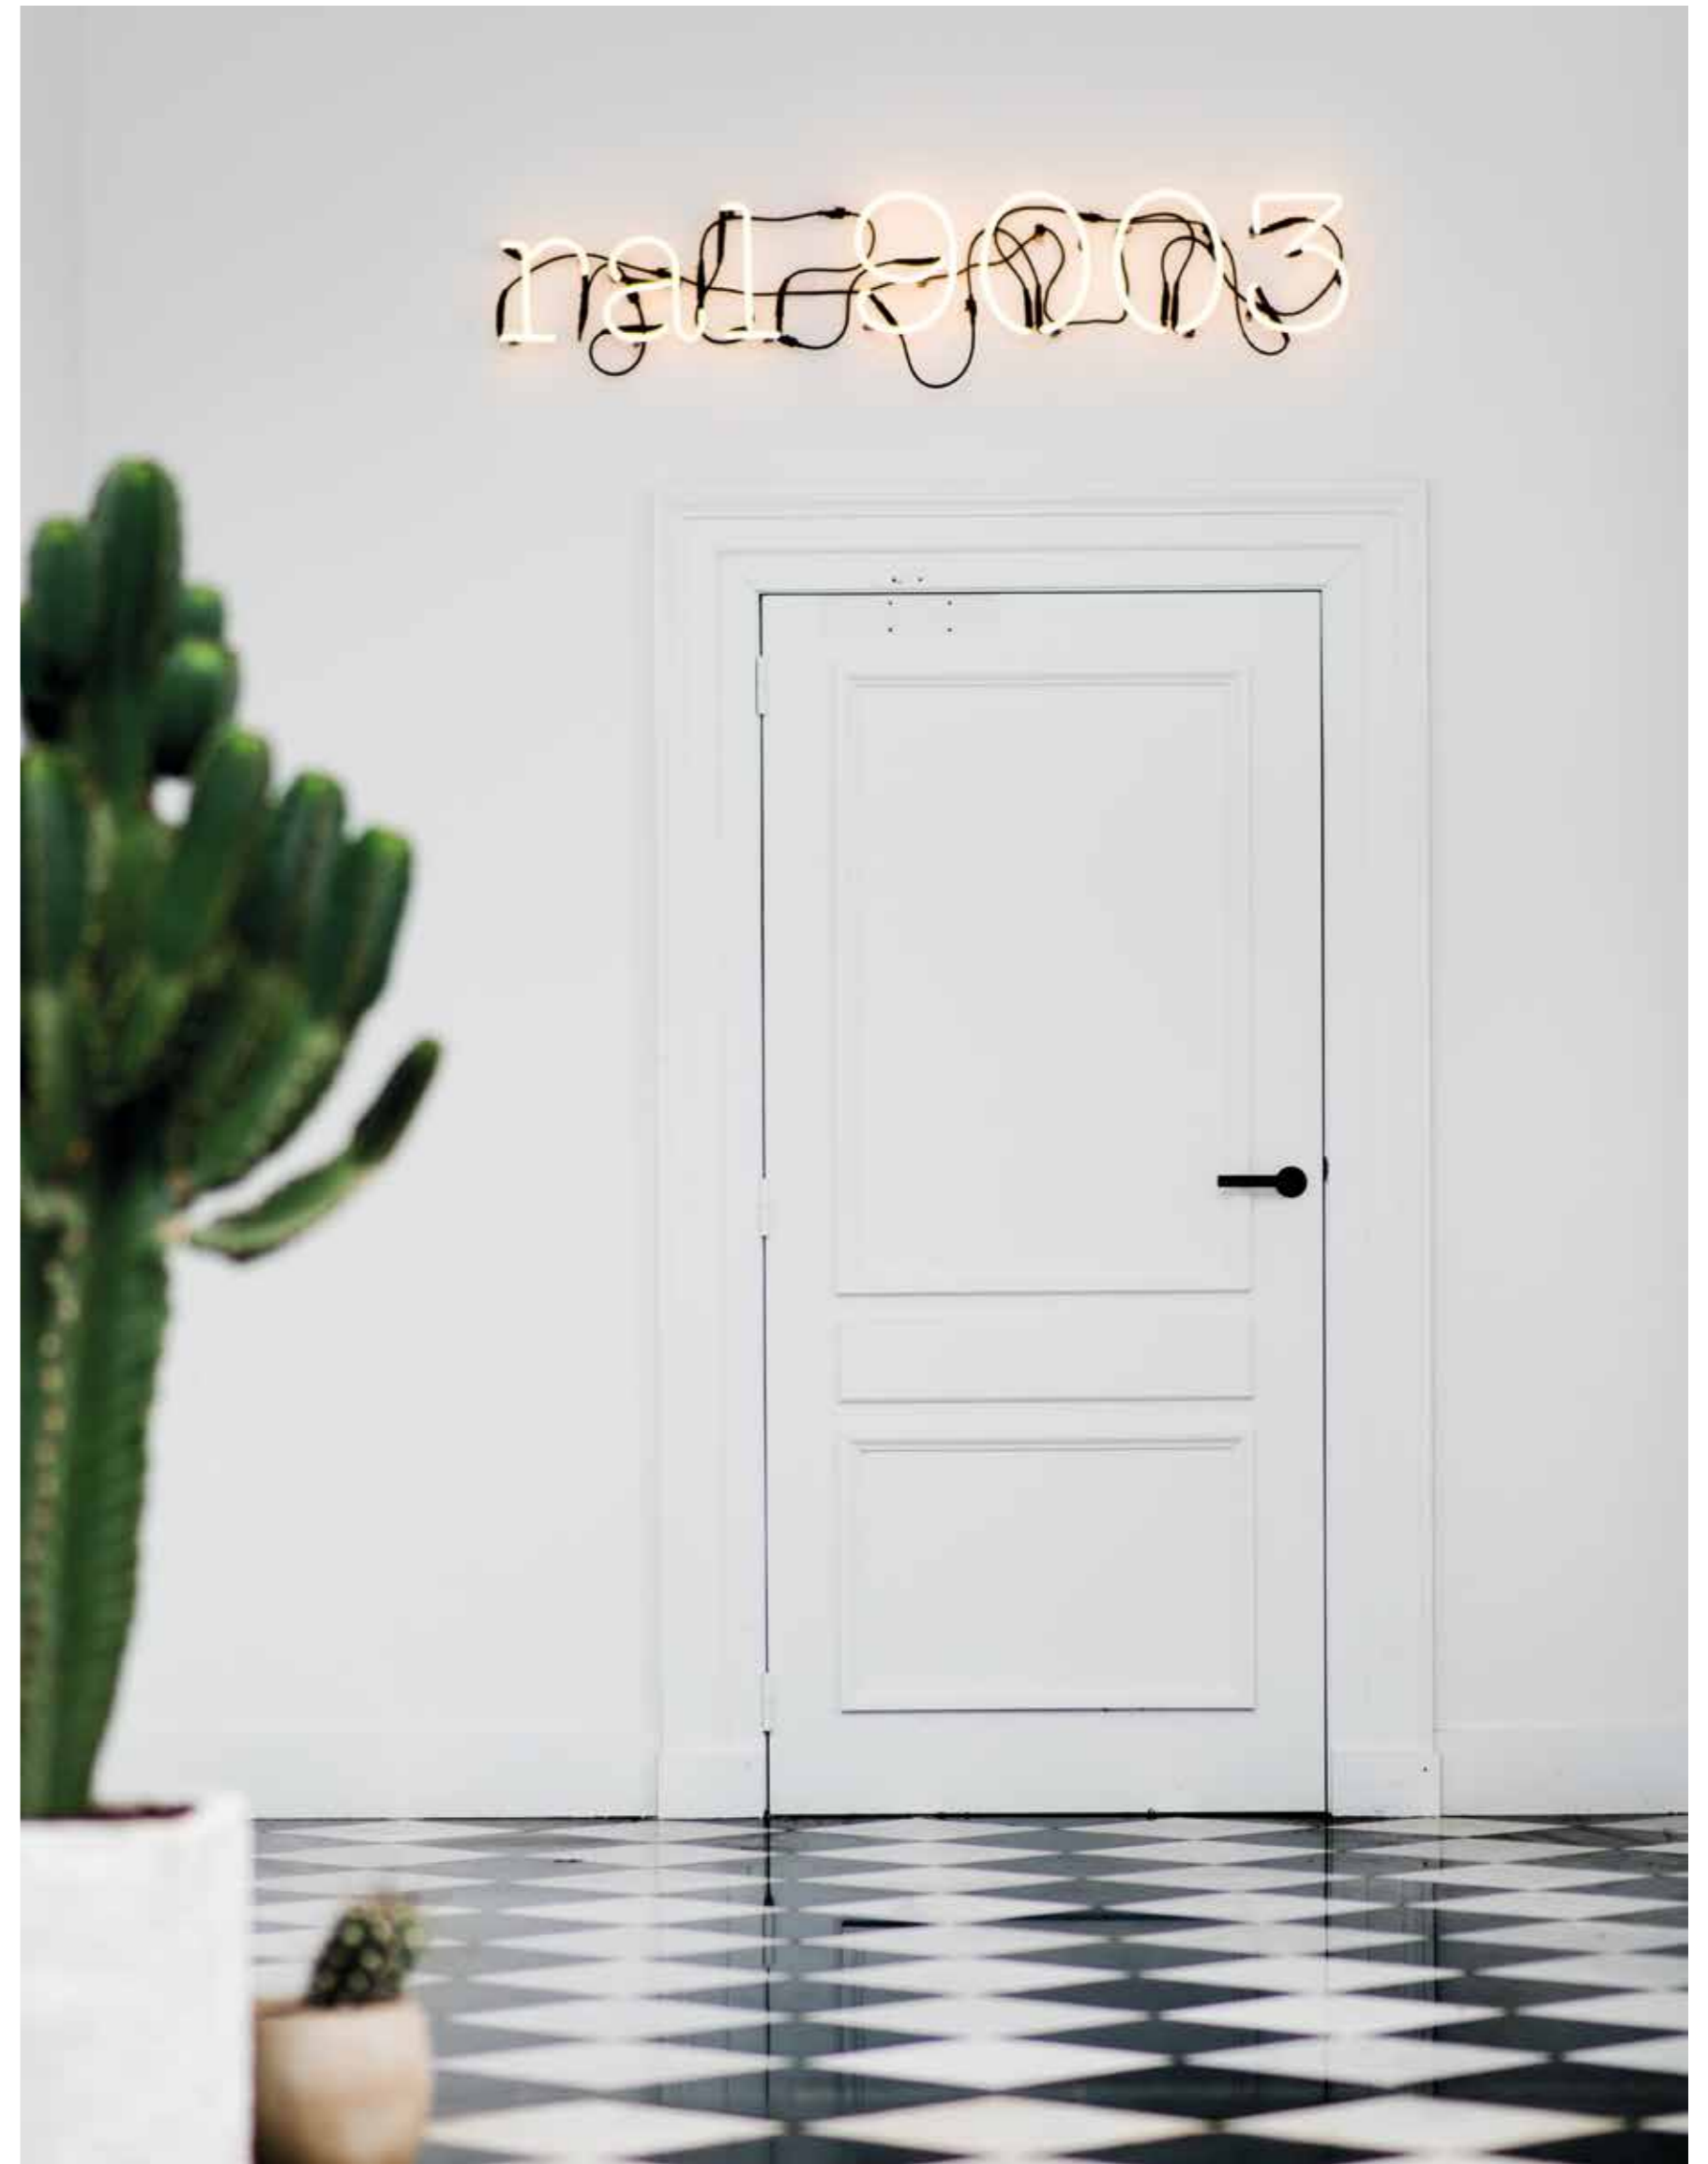

ONCE UPON A TIME

Hoewel de oorsprong van Withuishof onbekend is, kent dit prachtige 17e-eeuwse object een rijke geschiedenis. Zo werd de hoeve in 1801 aangrijpend vernieuwd, nadat twee dochters van de familie Sleypen met twee zoons van de familie Schoenmaeckers trouwden. Een verbintenis die betekende dat het familiekapitaal van twee families samensmolt.

Although the origins of the Withuishof villa remain unknown, this stunning seventeenth-century building has a rich history. The estate underwent extensive renovation in 1801, after two Sleypen daughters married two Schoenmaeckers sons – a union that combined and consolidated the two family fortunes.