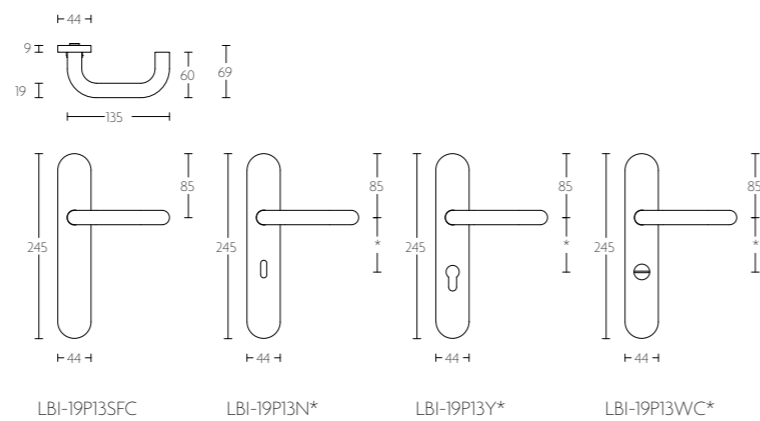

* afstand opgeven bij bestelling
* state distance on order

PVD gunmetal
PVD gunmetal

PVD mat goud
PVD satin gold

PVD gepolijst koper
PVD polished copper