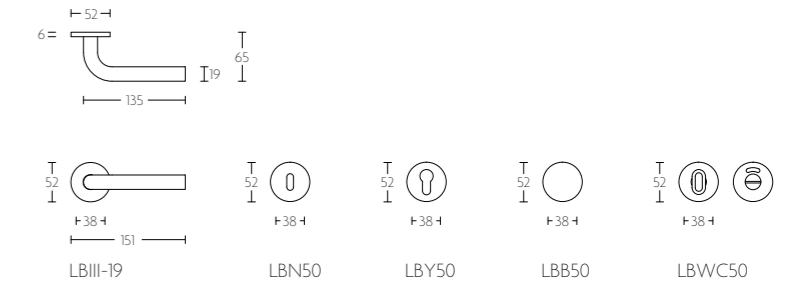

sprung lever handle  
attached to rose  
with metal sub-rose  
also EN1906 class 3 version available