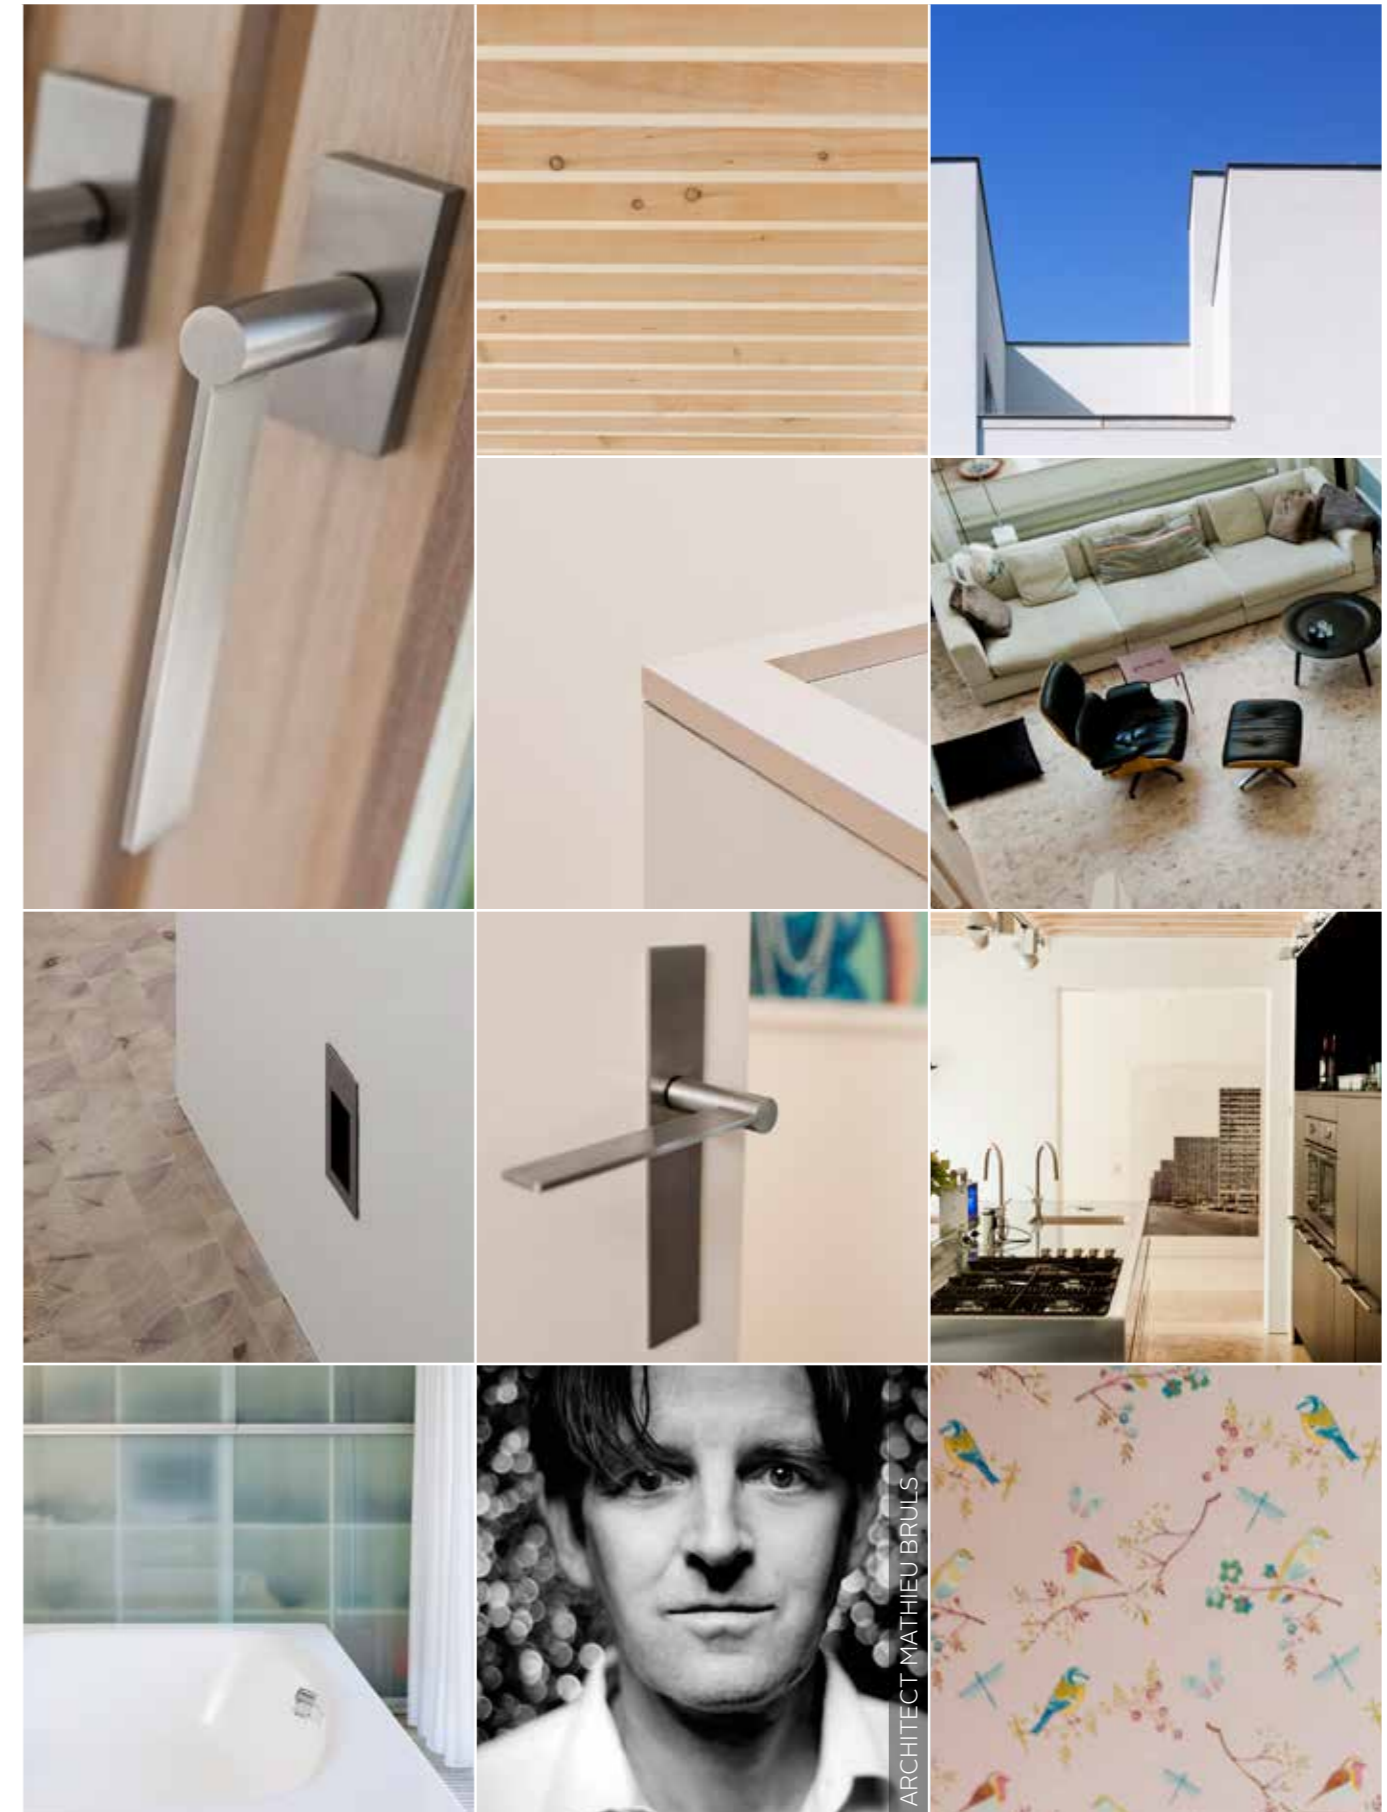

# MAAS TRICHT

LOCATION: MAASTRICHT, THE NETHERLANDS

OBJECT: CITY VILLA

ARCHITECTURE: MATHIEU BRULS

PHOTOGRAPHY: TYCHO MERIJN ROEST

EDGY BY MATHIEU BRULS  
EG-DK TILT AND TURN WINDOW HANDLE SATIN STAINLESS STEEL

FORMANI®  
EDGY BY MATHIEU BRULS