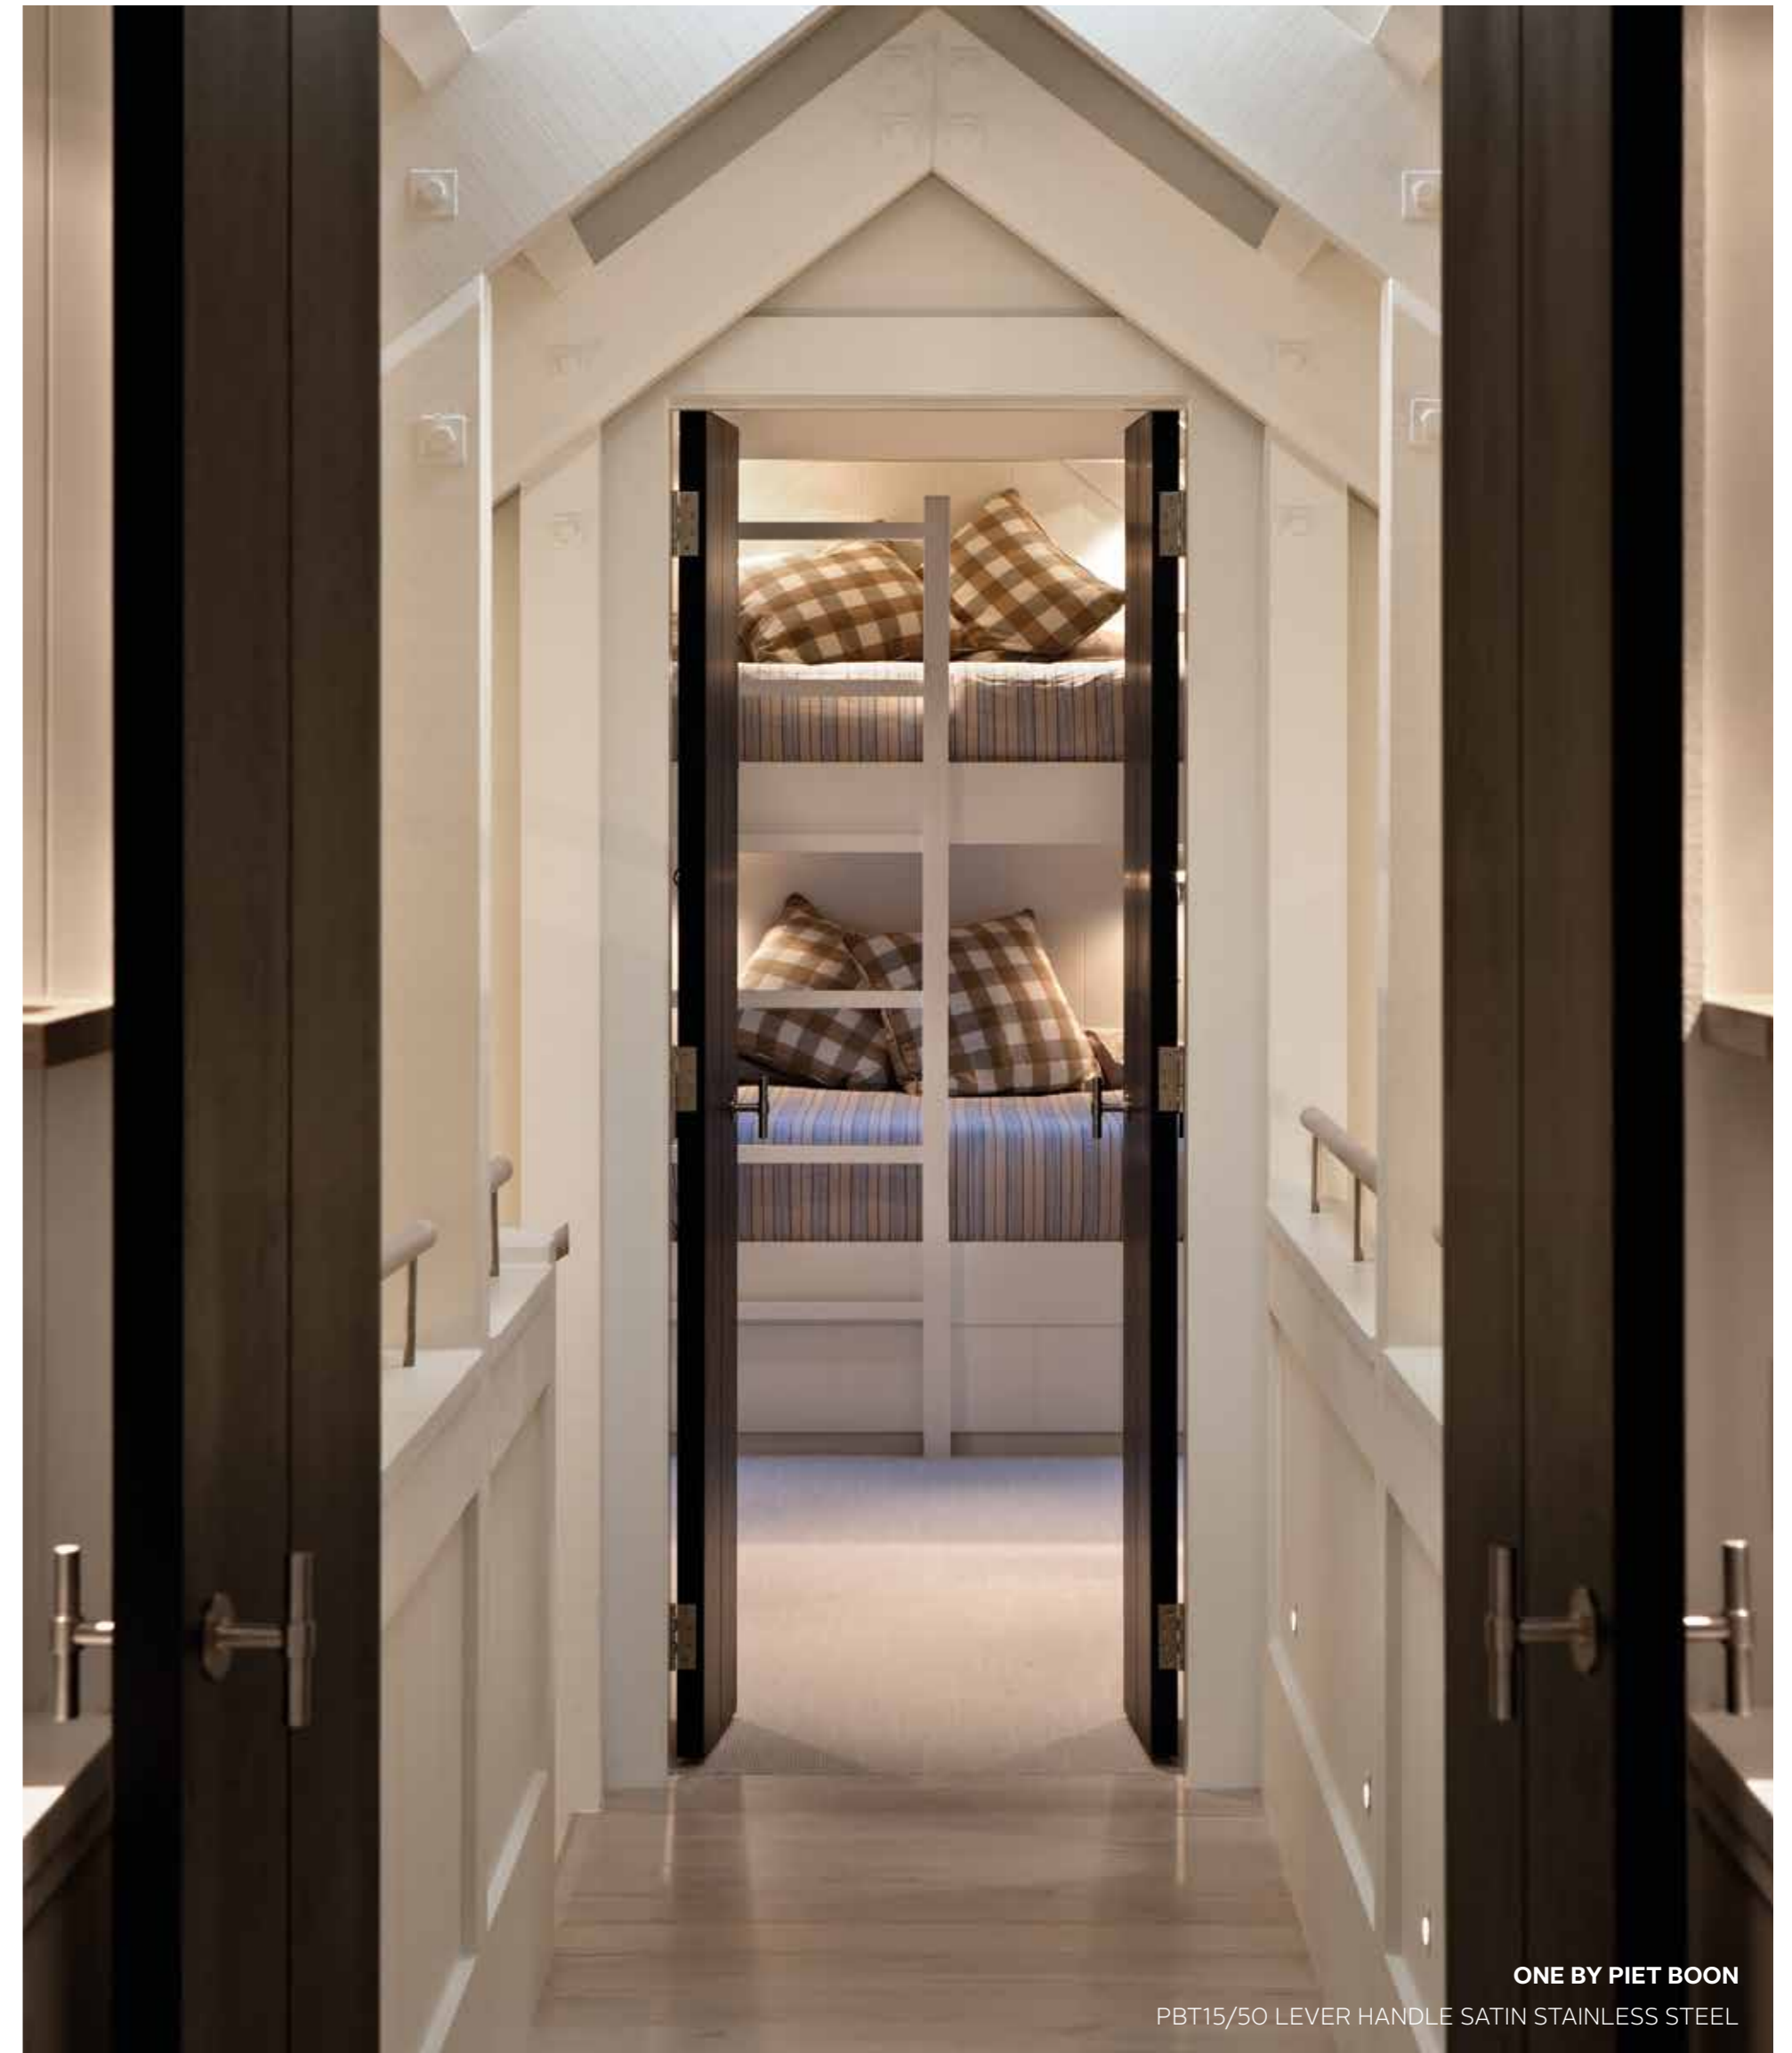

ONE BY PIET BOON
PBT15/50 LEVER HANDLE SATIN STAINLESS STEEL