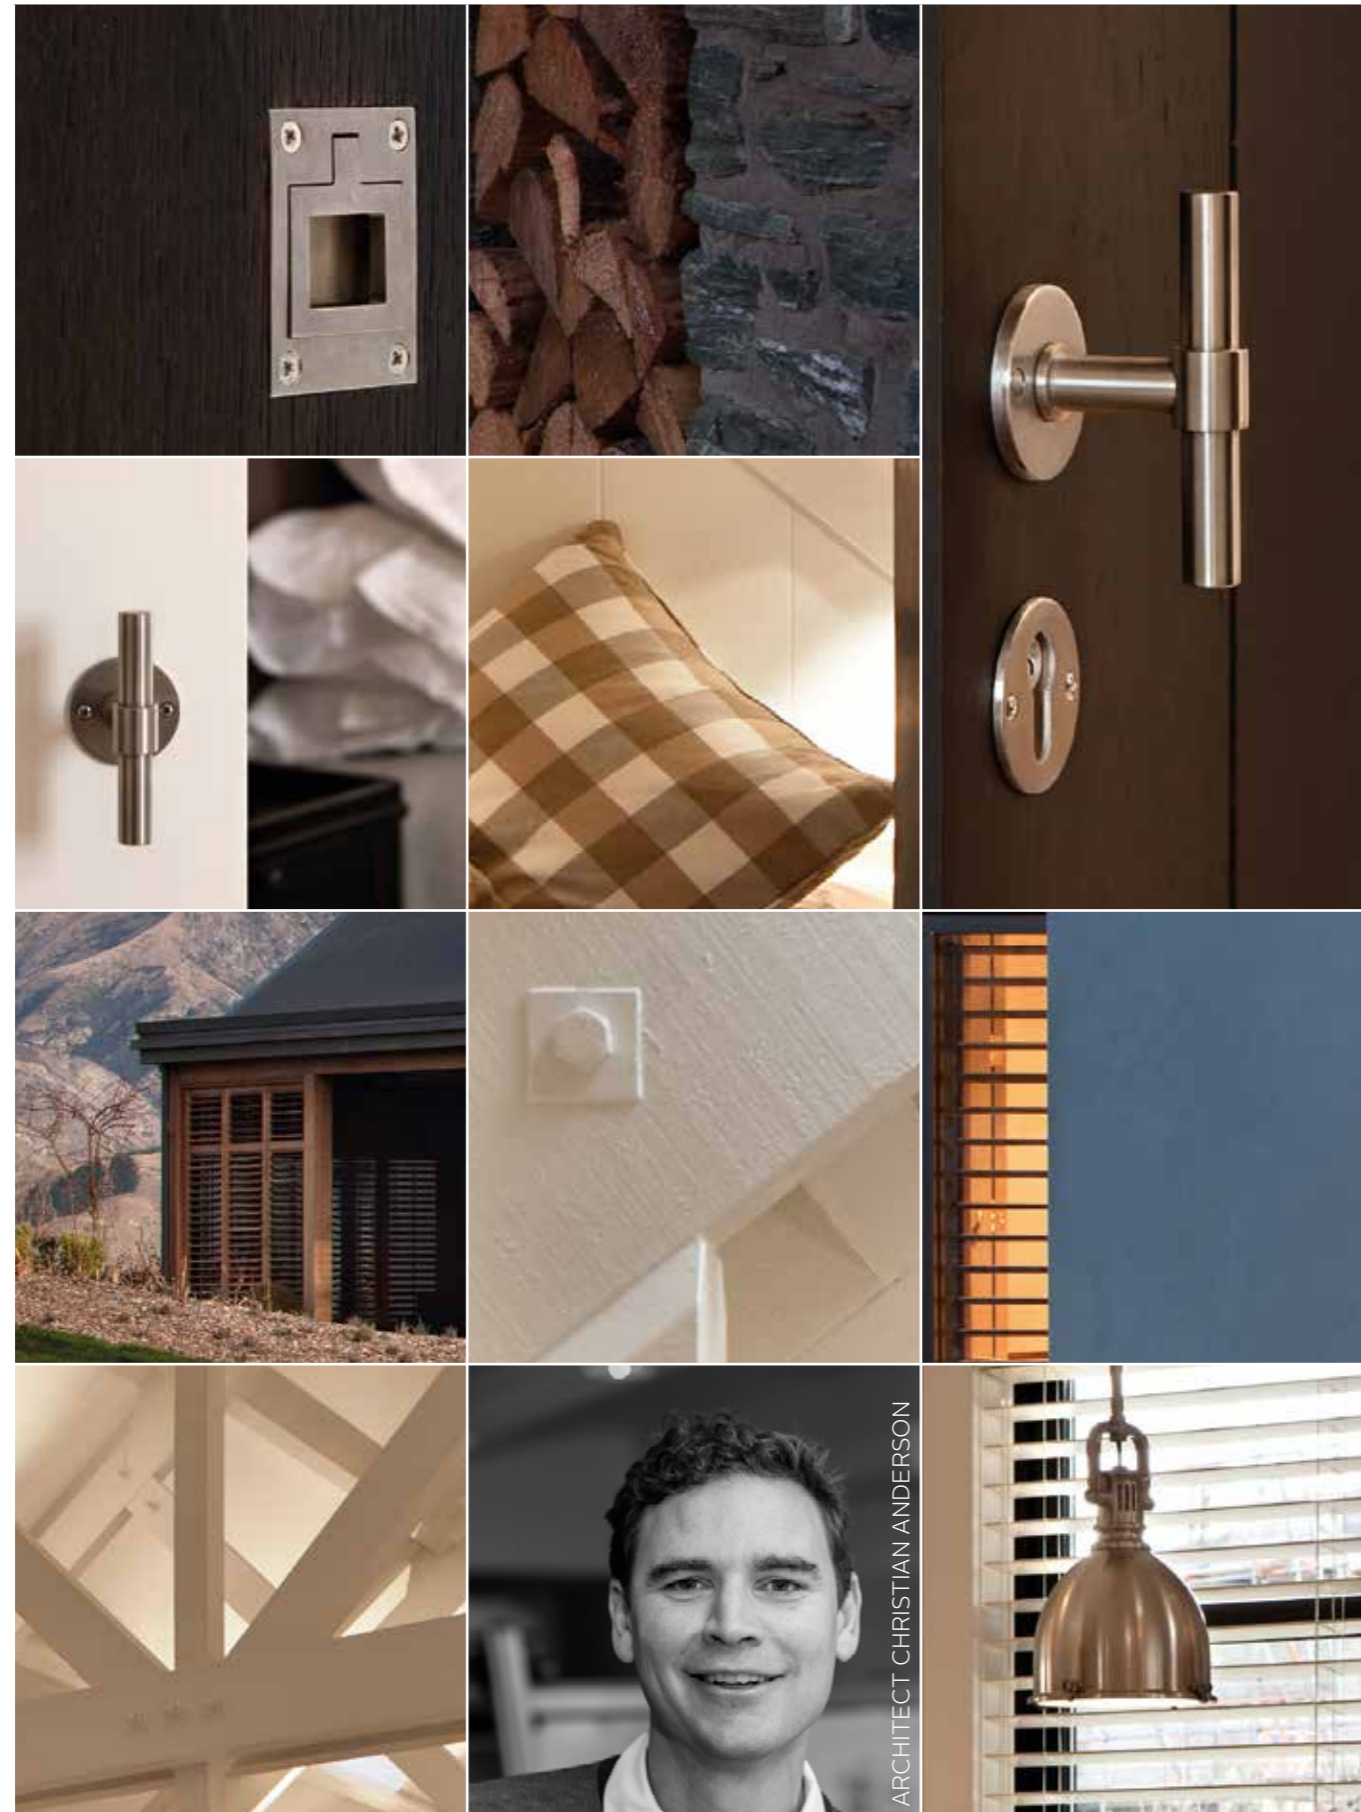

PB120 massieve raamgreep | solid window handle

mat roestvast staal / satin stainless steel mat zwart / satin black brons / bronze wit / white

NEW ZEA LAND QUEENS TOWN

LOCATION: QUEENSTOWN, NEW ZEALAND
OBJECT: PRIVATE RESIDENCE
ARCHITECTURE: CHRISTIAN ANDERSON ARCHITECTS
PHOTOGRAPHY: SIMON DEVITT