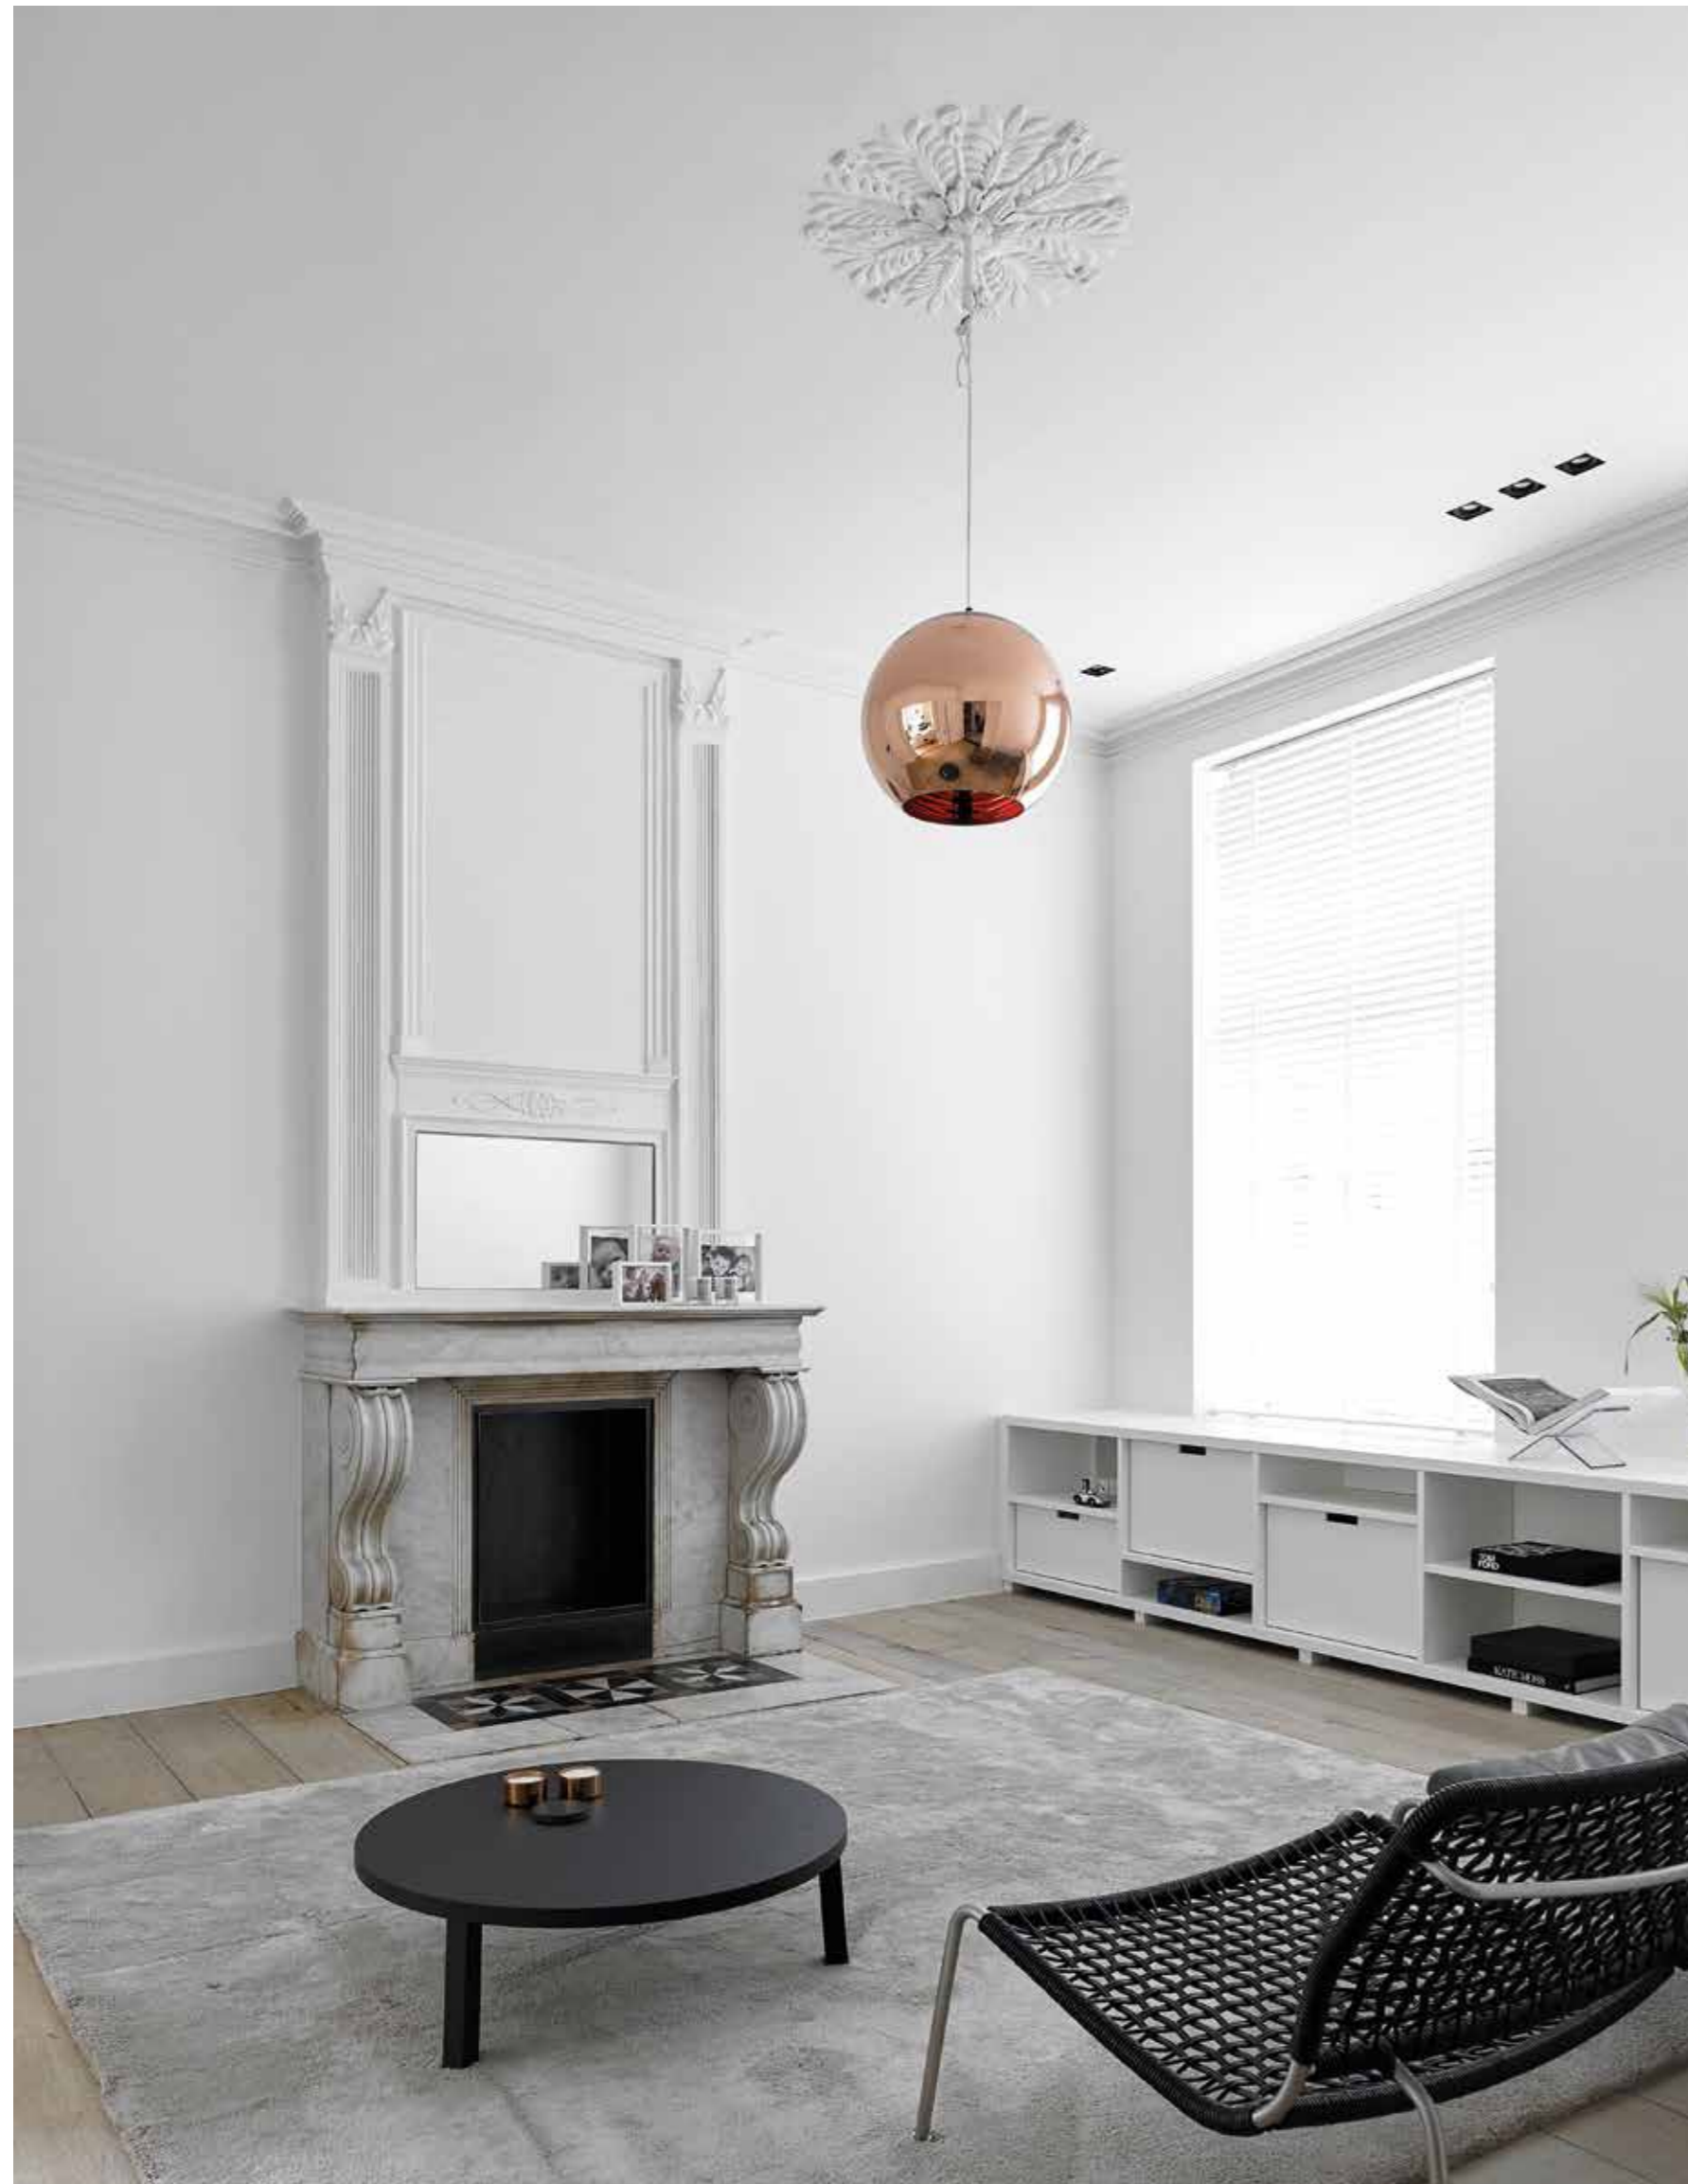

UK LONDON LONDON

LOCATION: LONDON, UK
OBJECT: CITY VILLA
INTERIOR DESIGN: NIELS MAIER
PHOTOGRAPHY: SERGE TECHNAU

FORMANI®
ONE BY PIET BOON

INTERIOR DESIGNER NIELS MAIER

ONE BY PIET BOON
PBL20XL/50 LEVER HANDLE WHITE