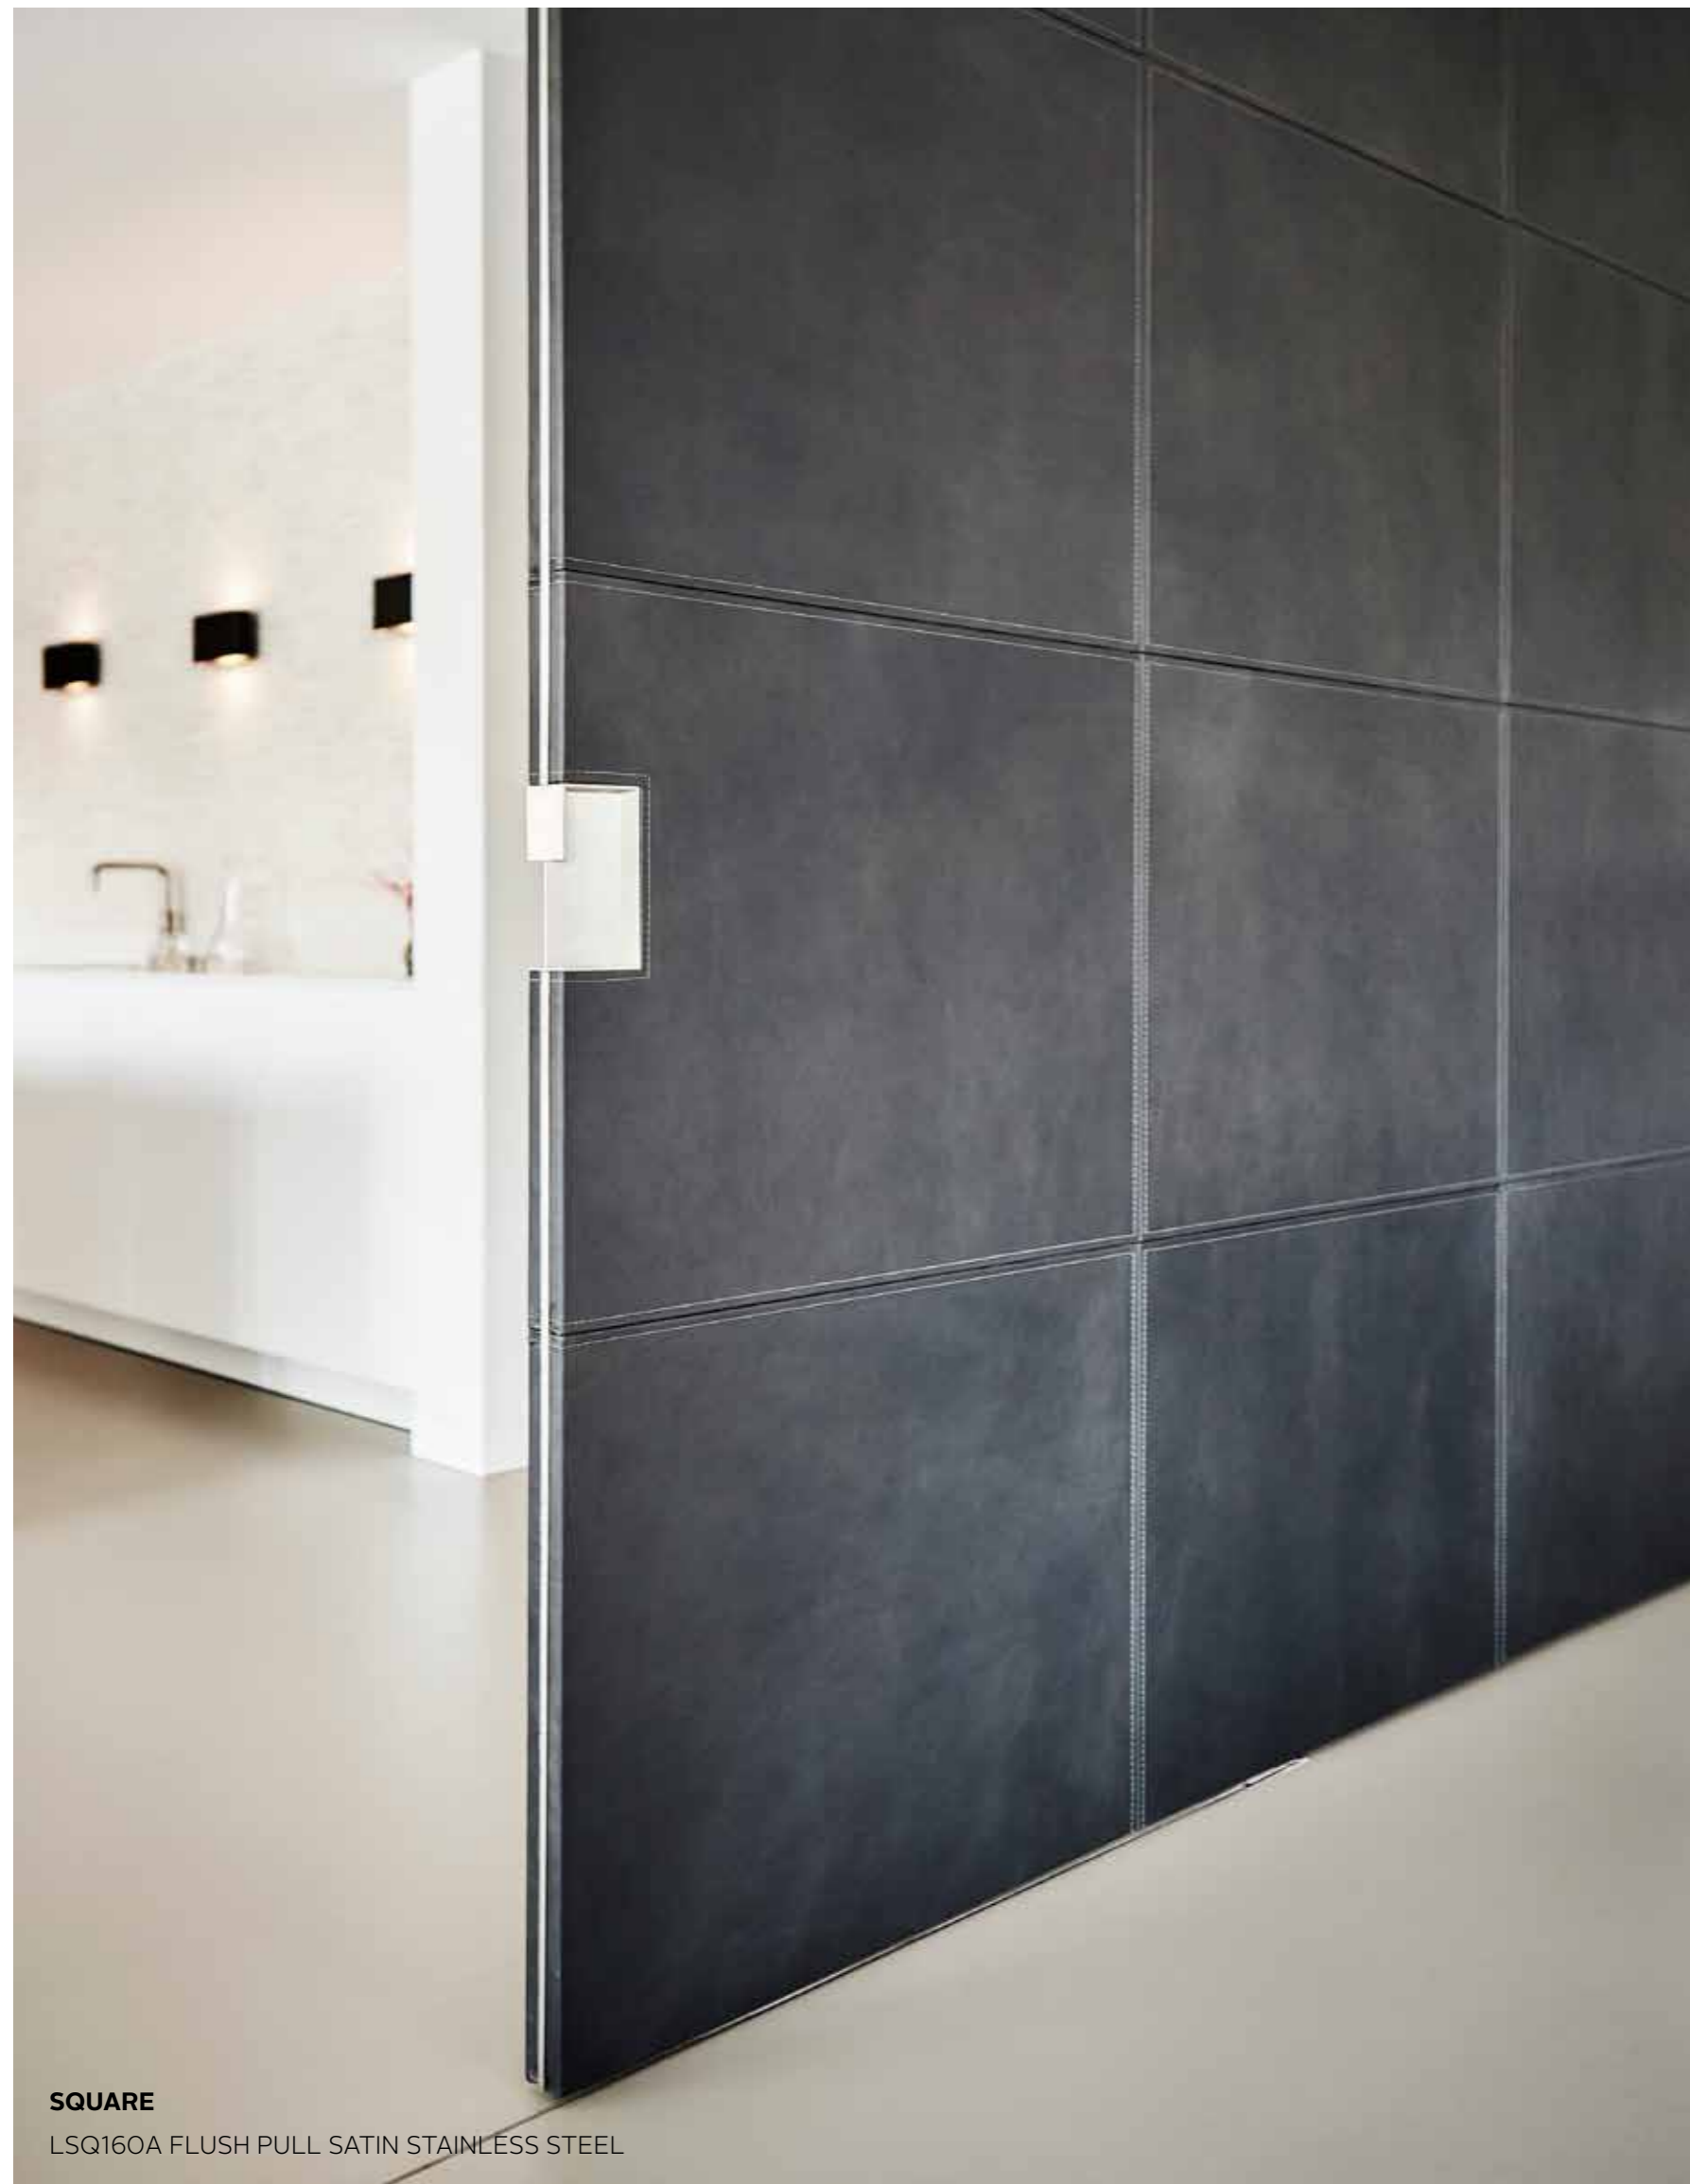

SQUARE
LSQ160A FLUSH PULL SATIN STAINLESS STEEL