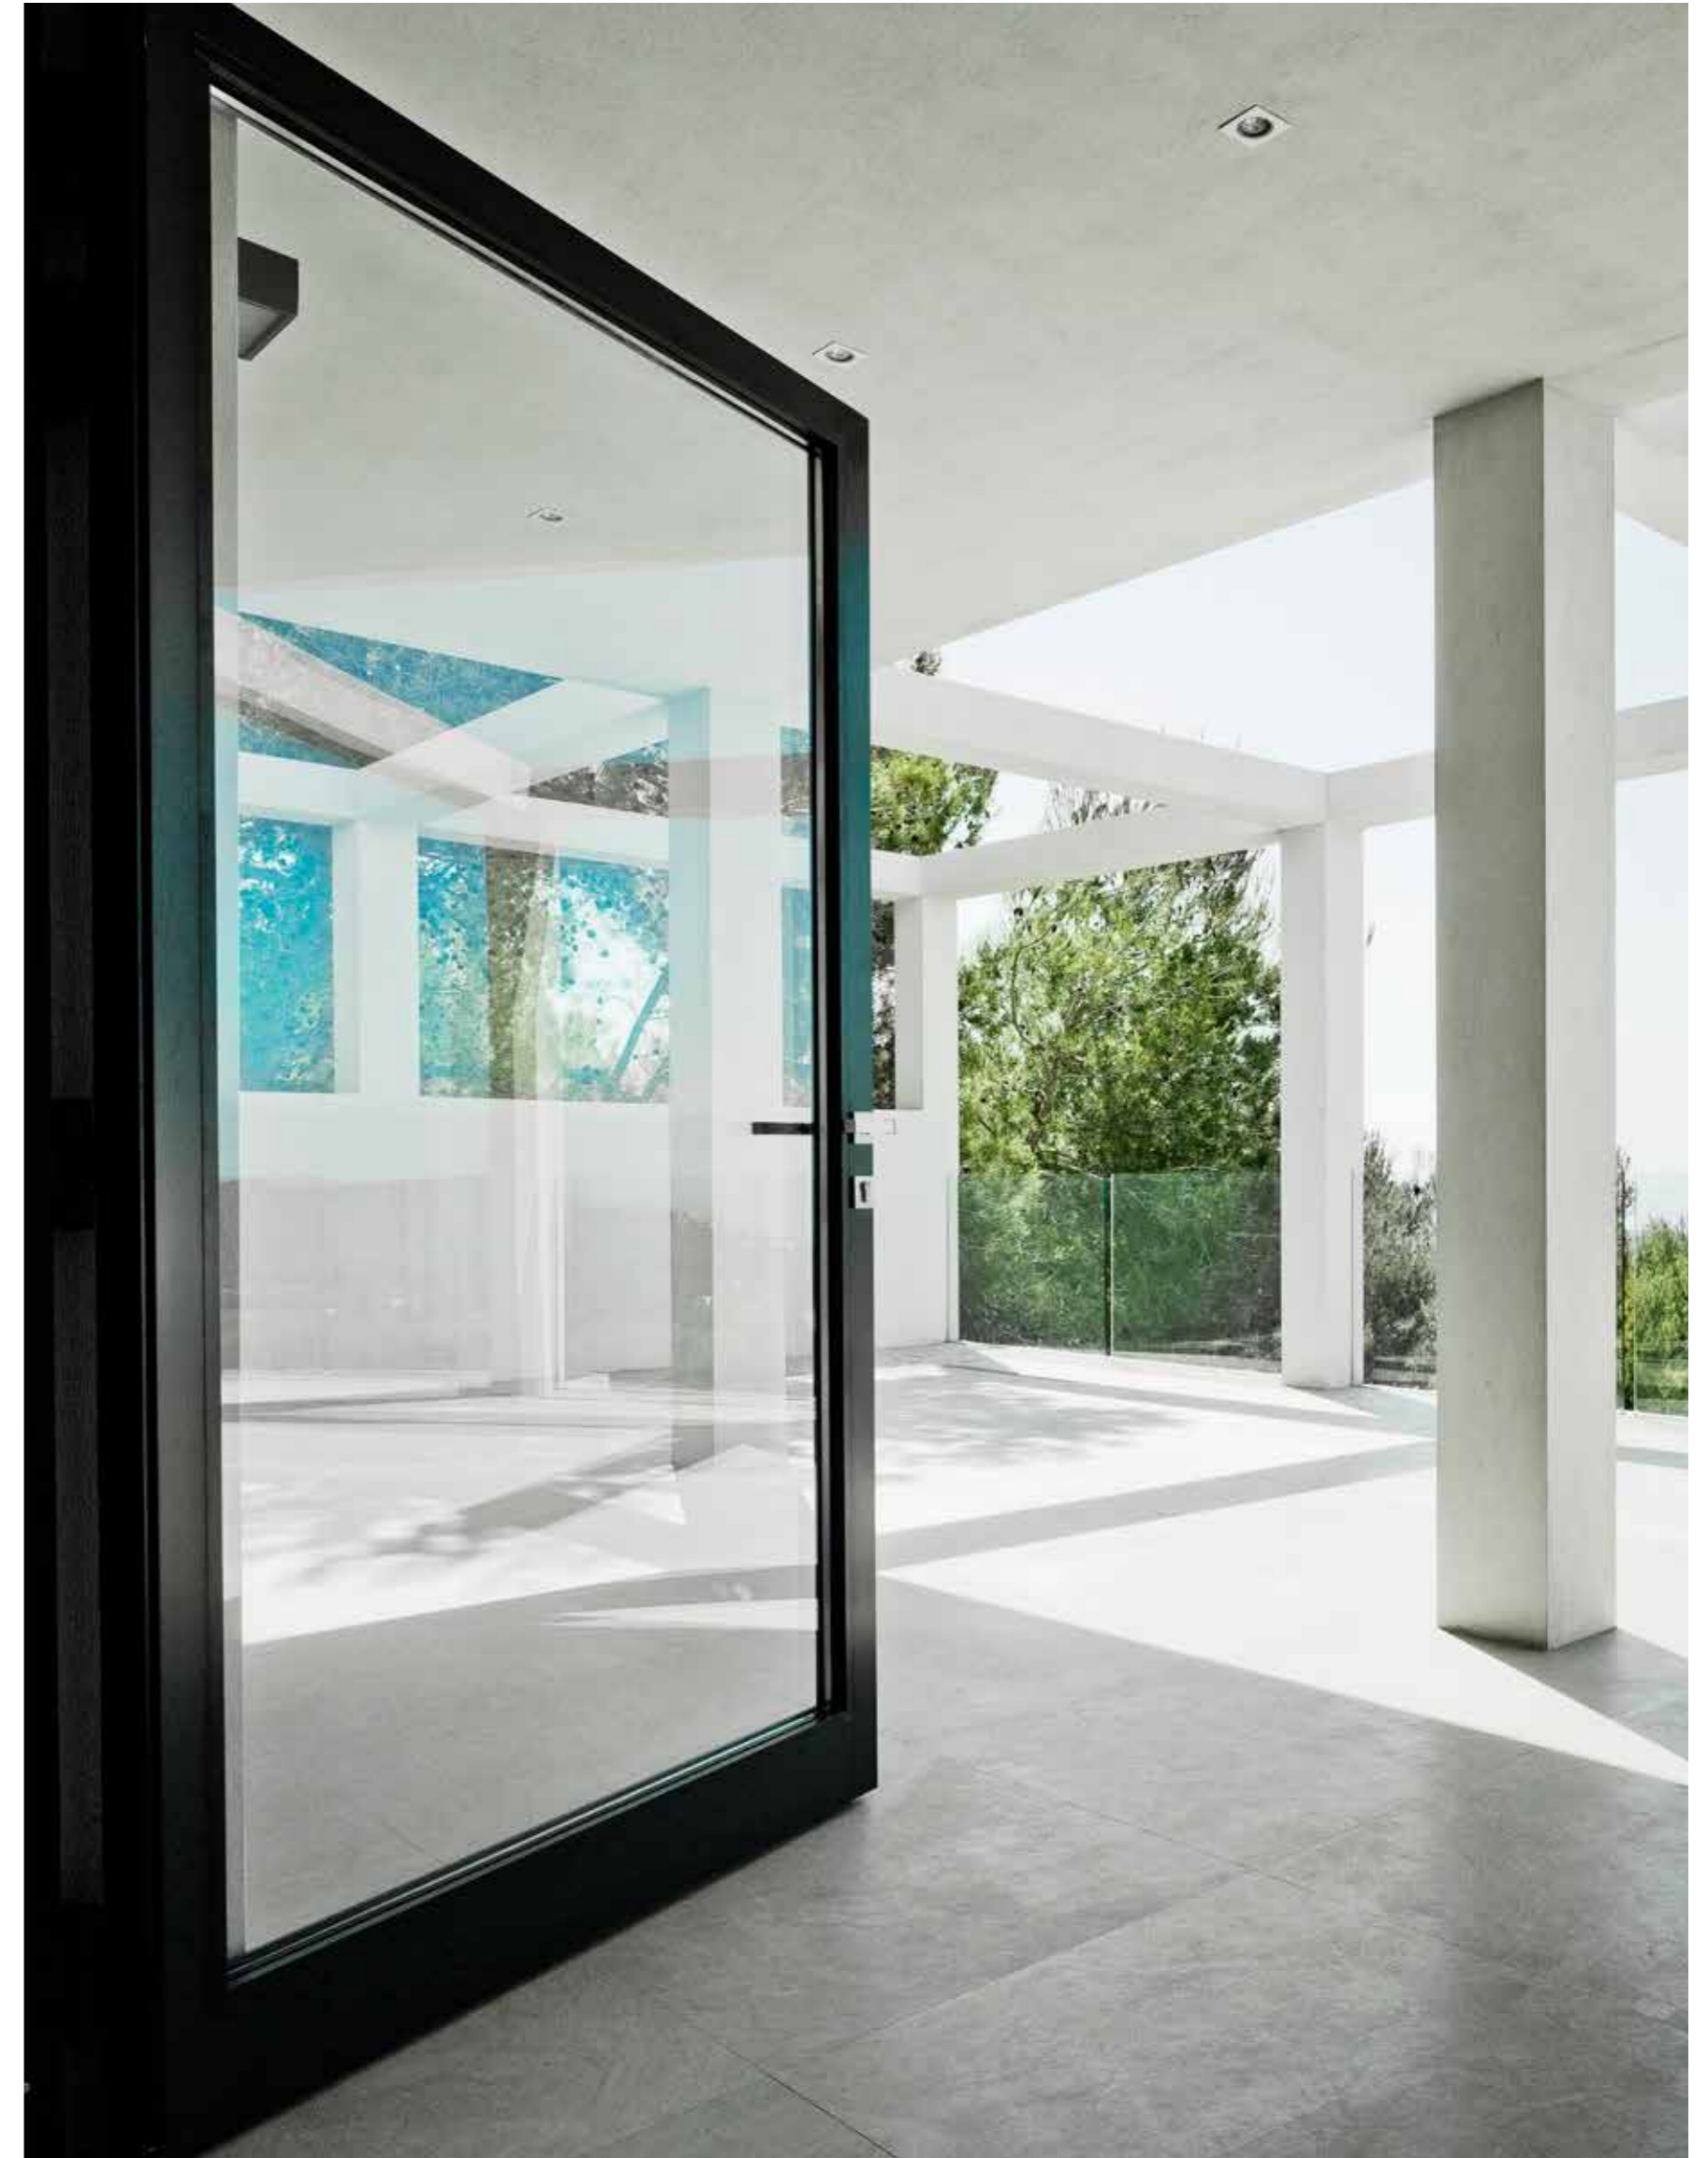

In 2012, DITA Building designed and developed this cubist-inspired mansion nestled in the mountains of Ibiza. The minimalist, square design of the door fittings seamlessly integrates with the lines of the house, swimming pool, and staircases. This is a property that enhances the lush natural surroundings and panoramic view.